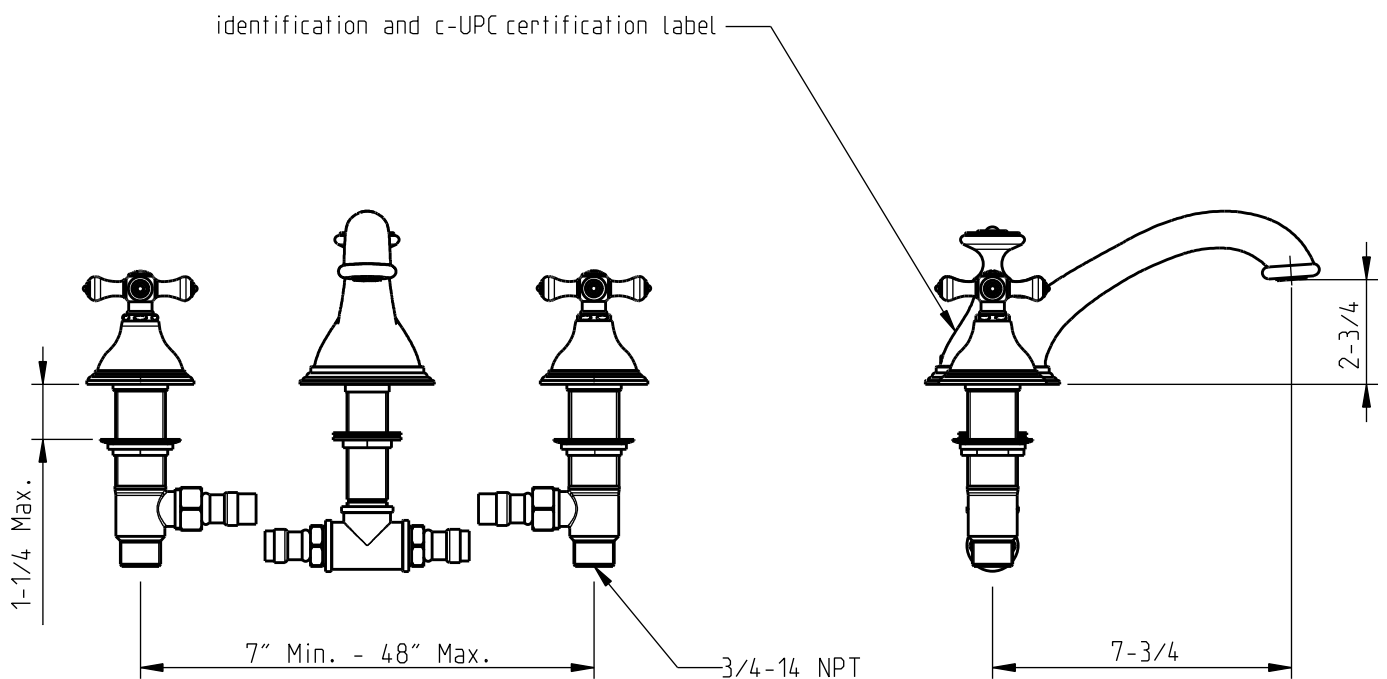

TECHNICAL SPECIFICATIONS

Asbury

3 Piece 3/4" Roman Tub Trim

code | 277 640 xxx

Rough: 289 740 999 (sold separately)

5663843
983ED018W00

dimensions inches

PLUMBING

5663843
983ED018W00

Note: xxx represent different finishes.