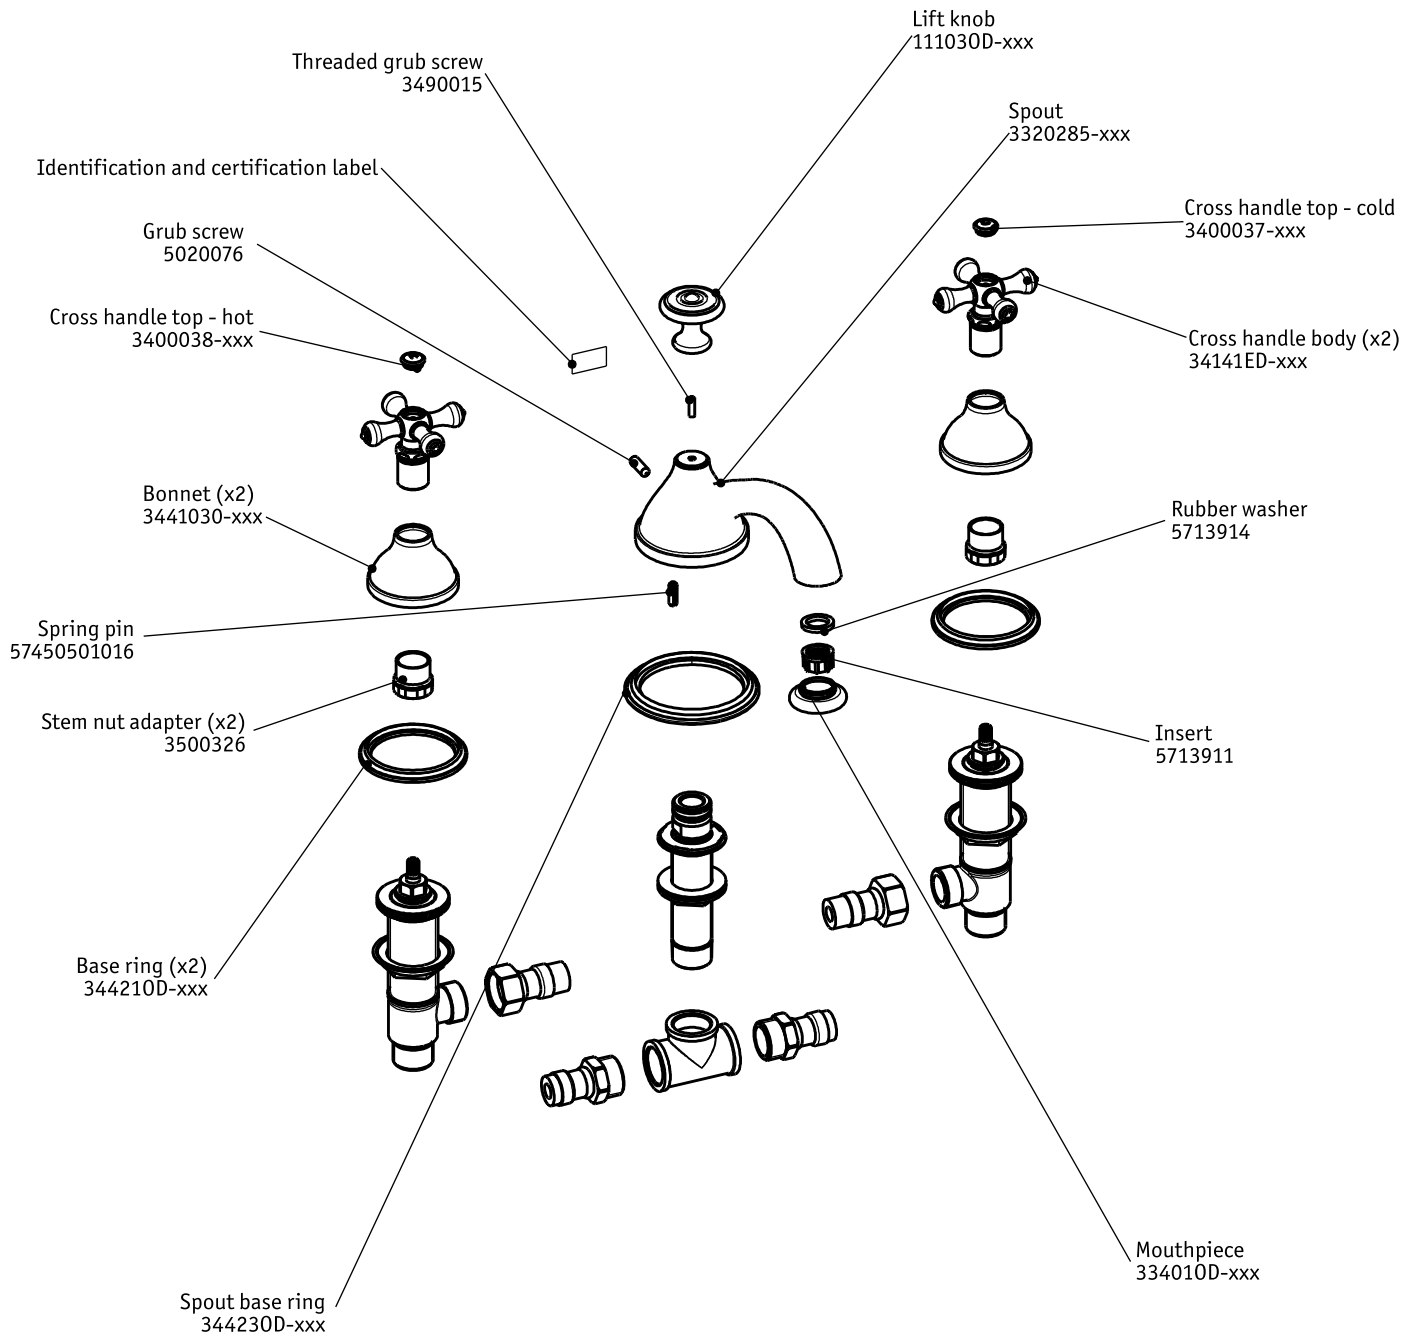

TECHNICAL SPECIFICATIONS

Asbury

3 Piece 3/4" Roman Tub Trim

code | 277 640 xxx

Rough: 289 740 999 (sold separately)

5663843
983ED018W00

dimensions inches

PLUMBING

5663843
983ED018W00

Note: xxx represent different finishes.