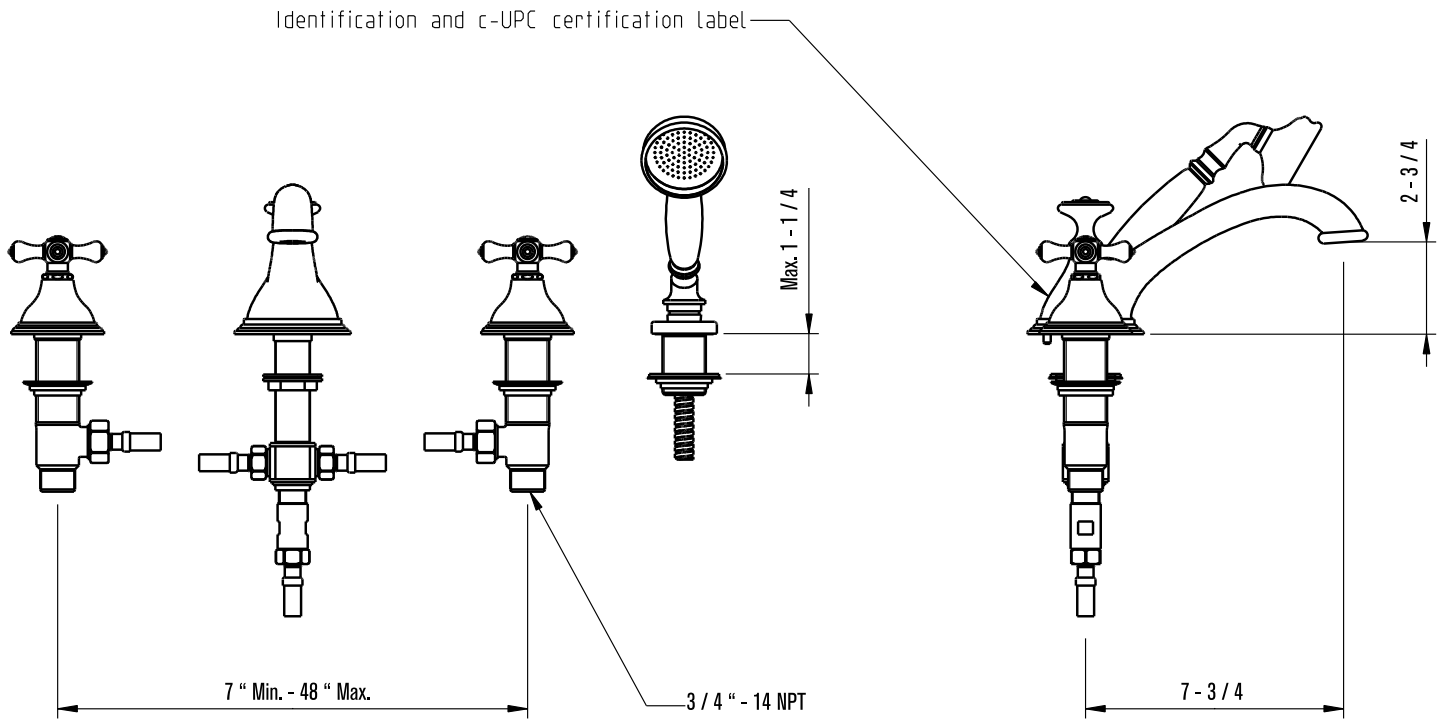

# technical specifications

## ASBURY

4 piece 3/4" roman tube valve

dimensions inches

rough: 289 745 999 (sold separately)

code: 277 645 xxx

note: xxx represent different finishes

cifial@cifial.pt www.cifial.pt  
cifialdecor@infonegocio.com  
sales@cifial.co.uk www.cifial.co.uk