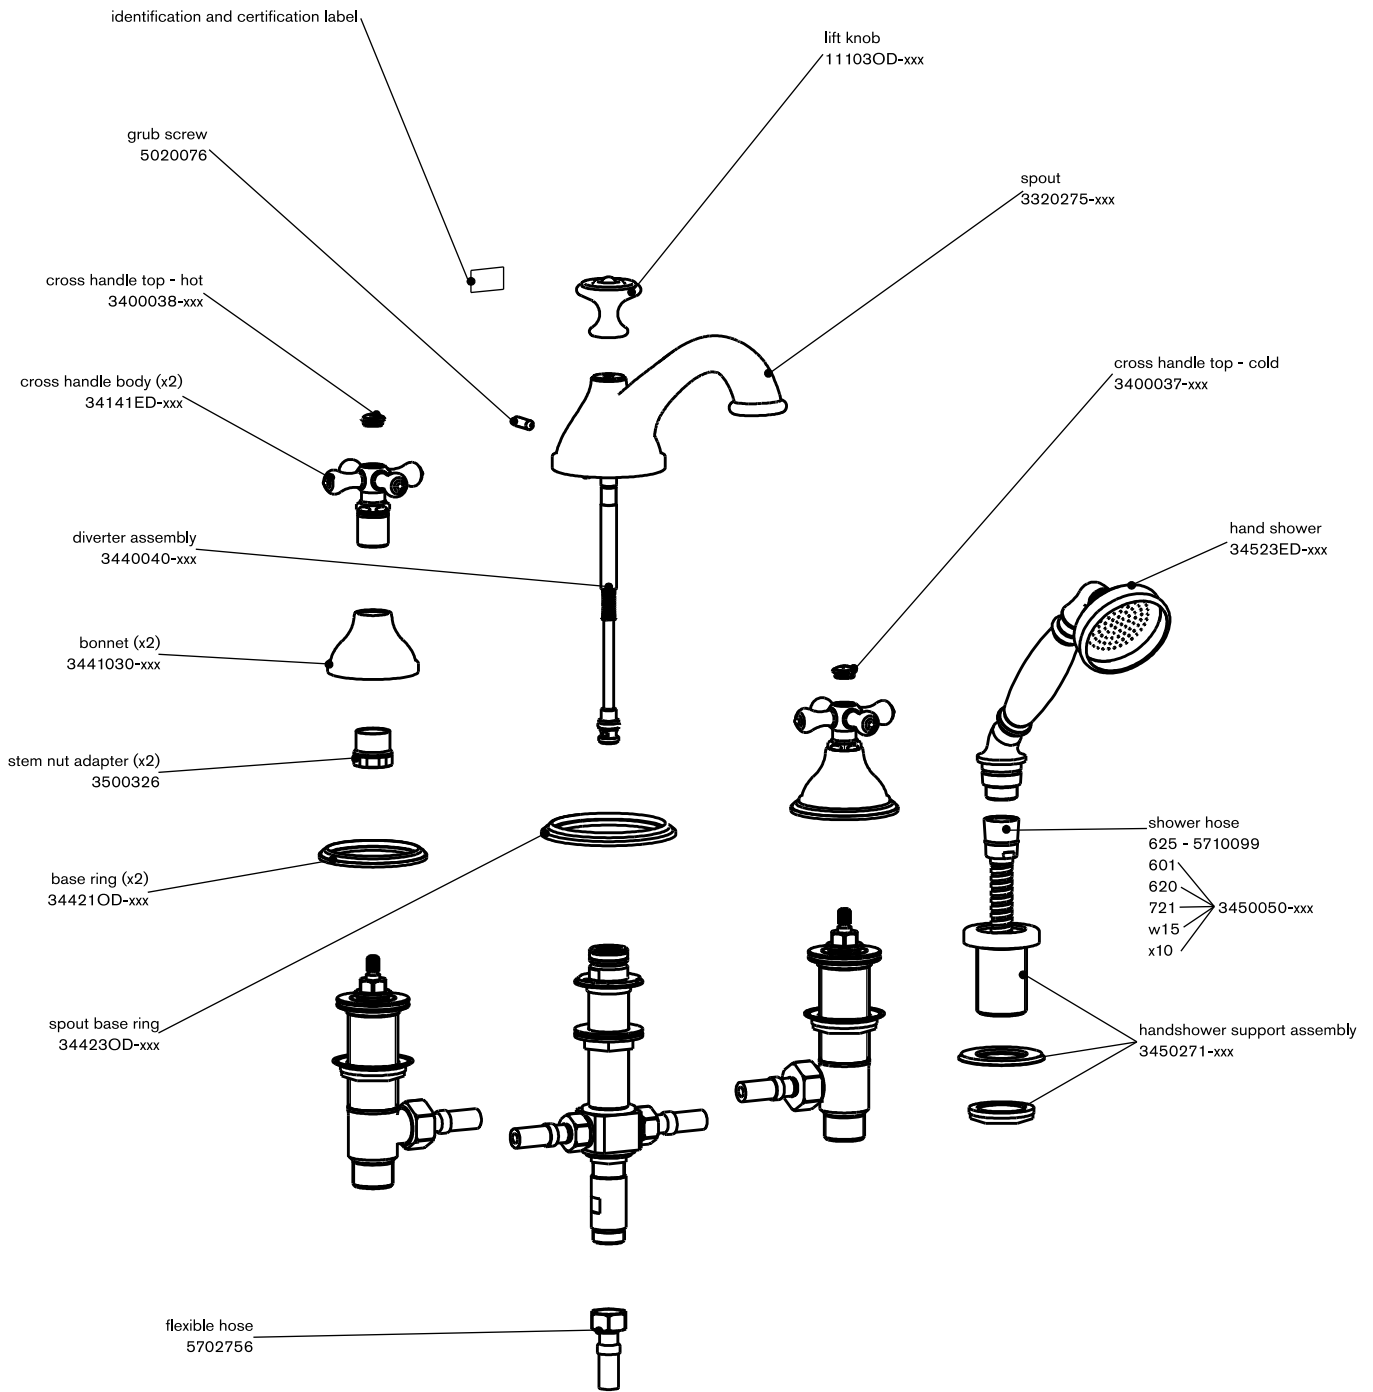

## ASBURY

4 piece 3/4" roman tube valve

dimensions inches

rough: 289 745 999 (sold separately)

code: 277 645 xxx

note: xxx represent different finishes

cifial@cifial.pt www.cifial.pt  
cifialdecor@infonegocio.com  
sales@cifial.co.uk www.cifial.co.uk