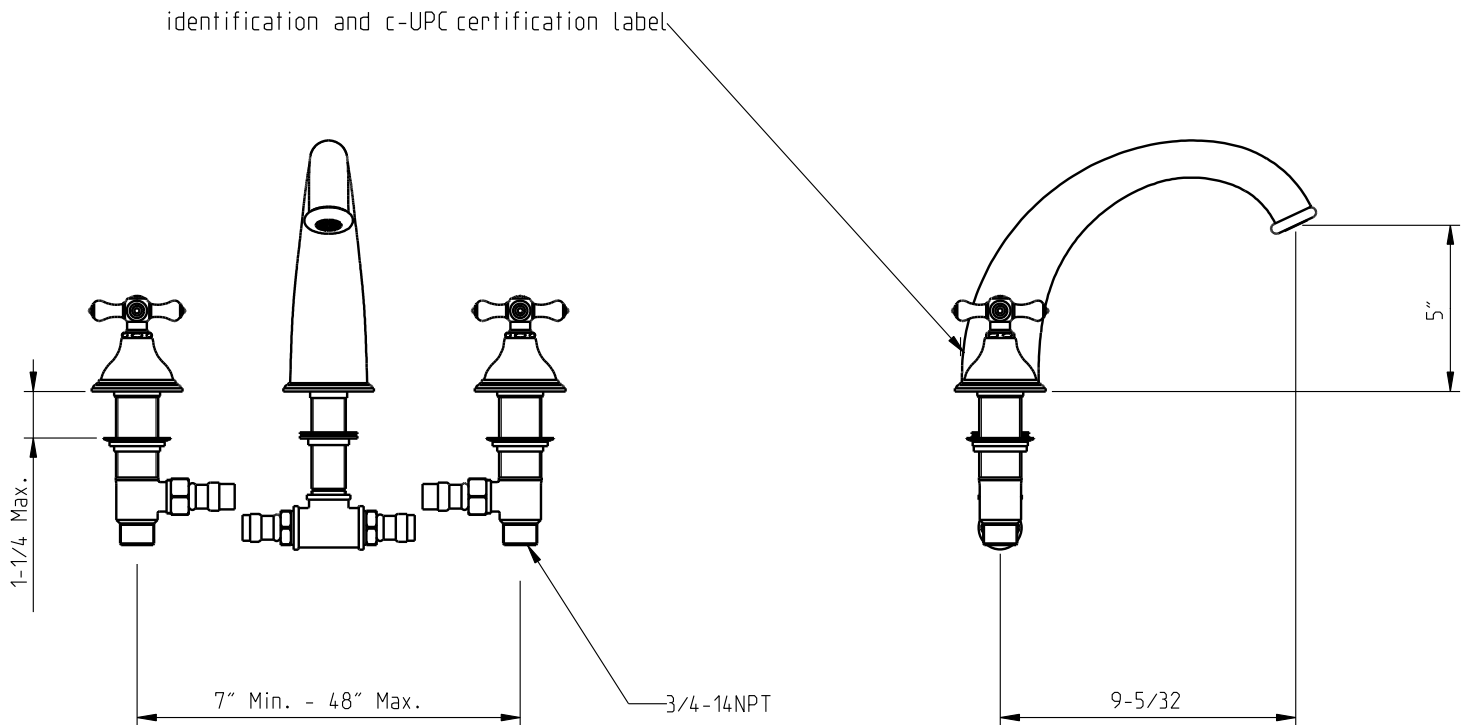

TECHNICAL SPECIFICATIONS

ASBURY

3 Piece Hi-Arch Roman Tub

code | 277 650 xxx

Rough: 289 740 999 (sold separately)

5663867
983ED020W01

dimensions inches

PLUMBING

5663867
983ED020W01

Note: xxx represent different finishes.