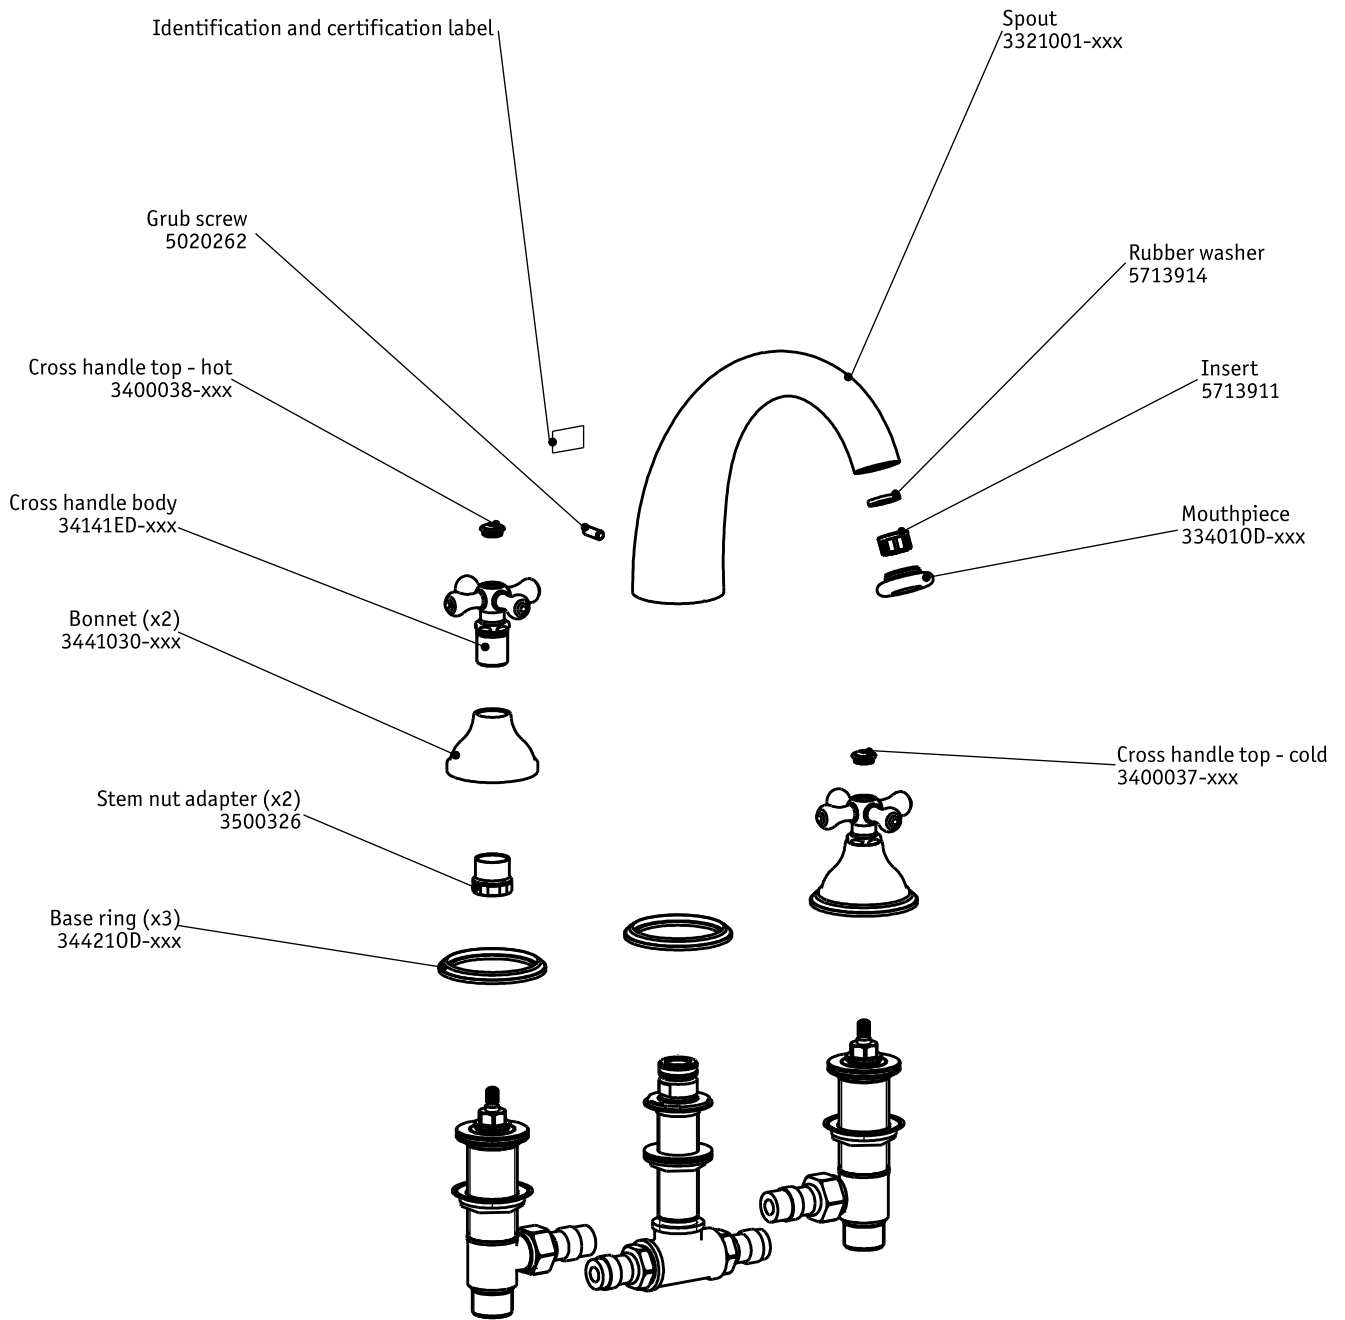

TECHNICAL SPECIFICATIONS

ASBURY

3 Piece Hi-Arch Roman Tub

code | 277 650 xxx

Rough: 289 740 999 (sold separately)

5663867
983ED020W01

dimensions inches

PLUMBING

5663867
983ED020W01

Note: xxx represent different finishes.