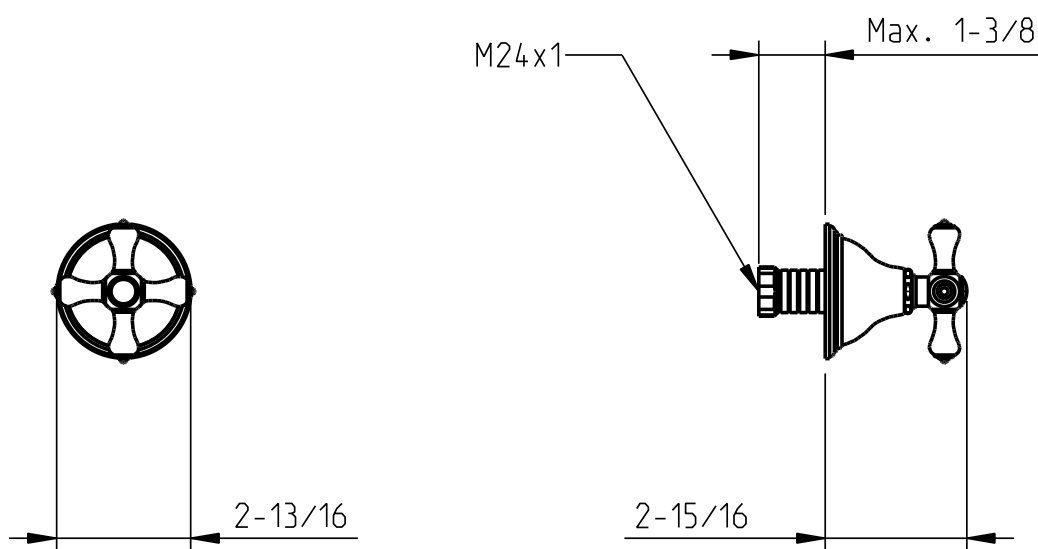

technical specifications

CIFIAL

ASBURY

3/4" wall stop or volume control

dimensions inches

code: 277 665 xxx

note: xxx represent different finishes

cifial@cifial.pt www.cifial.pt
cifialdecor@infonegocio.com
sales@cifial.co.uk www.cifial.co.uk