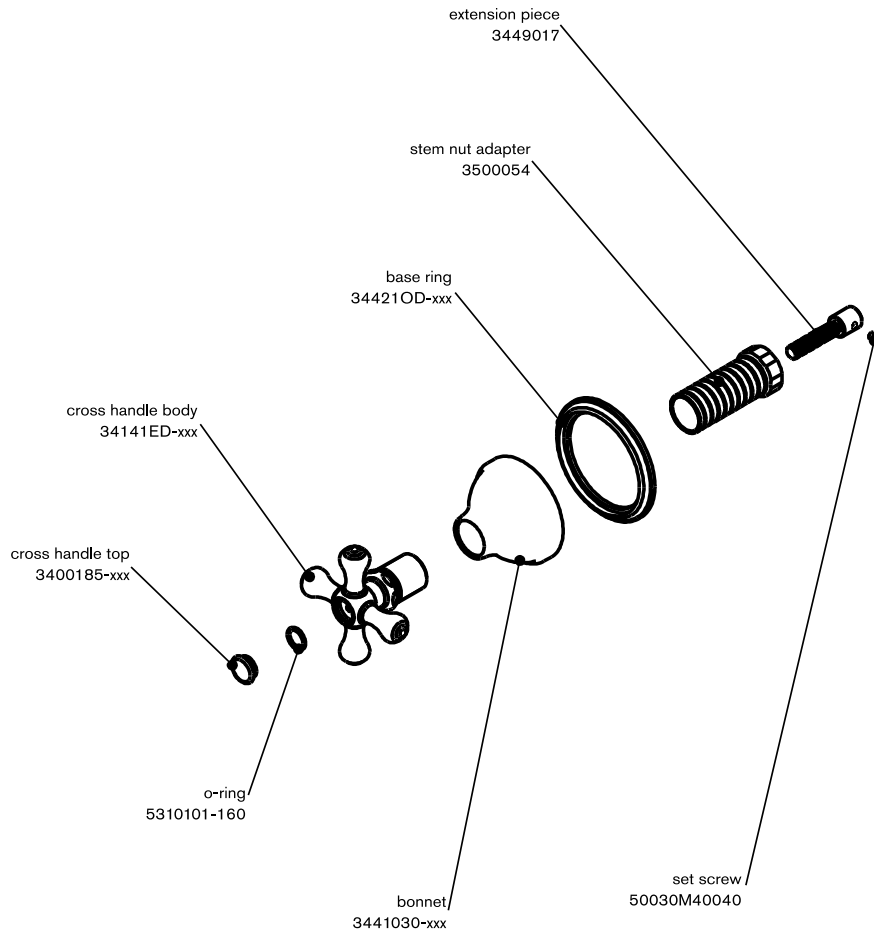

technical specifications

CIFIAL

ASBURY

3/4" wall stop or volume control

dimensions inches

code: 277 665 xxx

note: xxx represent different finishes

cifial@cifial.pt www.cifial.pt
cifialdecor@infonegocio.com
sales@cifial.co.uk www.cifial.co.uk