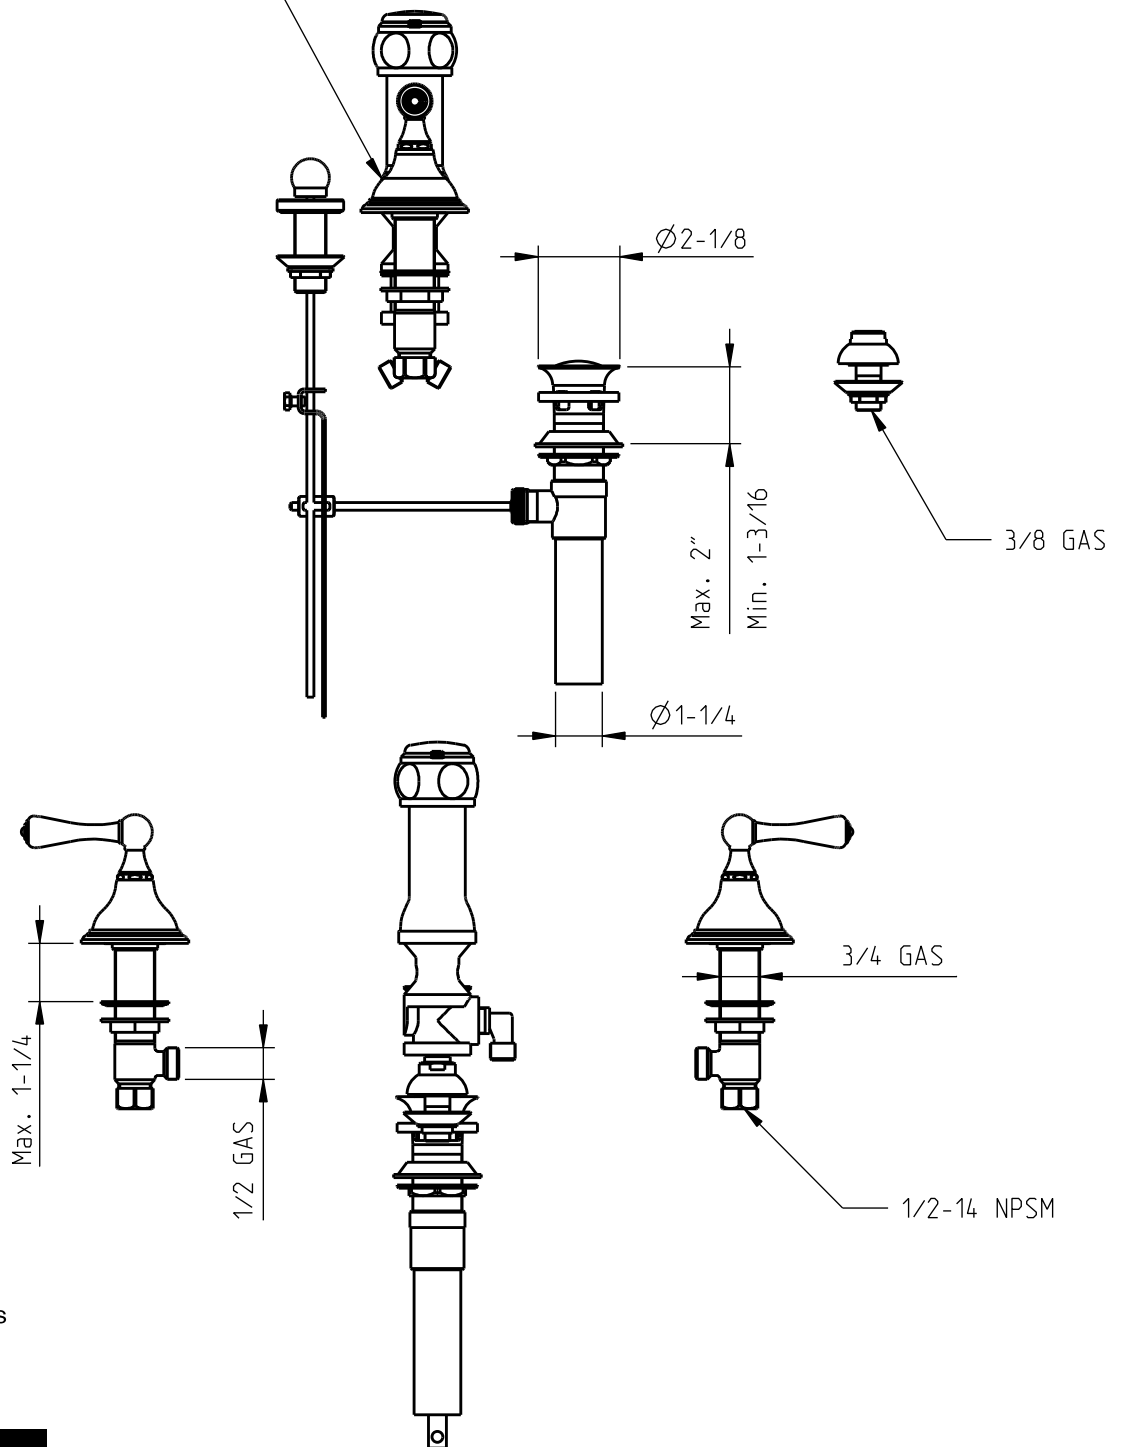

## Vertical spray bidet

Identification and c-UPC certification label

dimensions inches