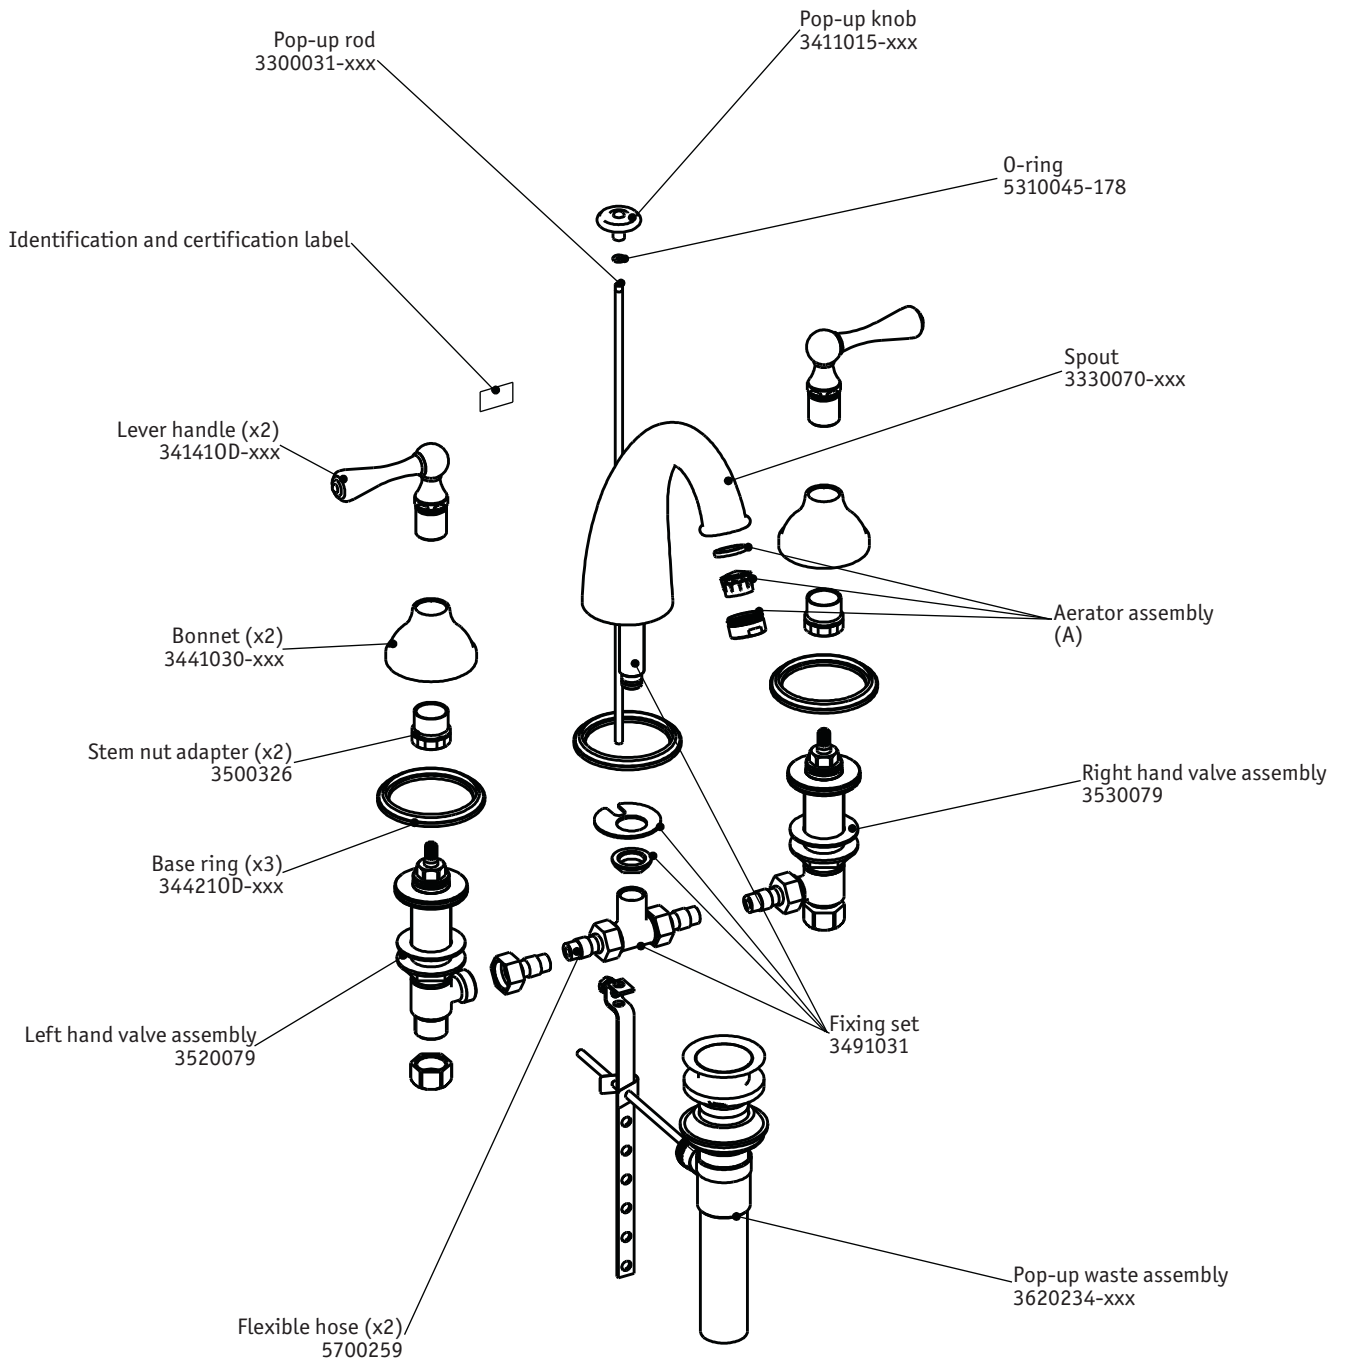

TECHNICAL SPECIFICATIONS

Asbury

Hi-arch widespread lavatory

code | 278 150 xxx

identification and c-UPC certification label

5663244
9830007W02

dimensions inches

PLUMBING

5663244
983OD007W02

Note: xxx represent different finishes.

	625	620	721	W15	X10
A	5713111	3460042-xxx 5C02043 5C03040			