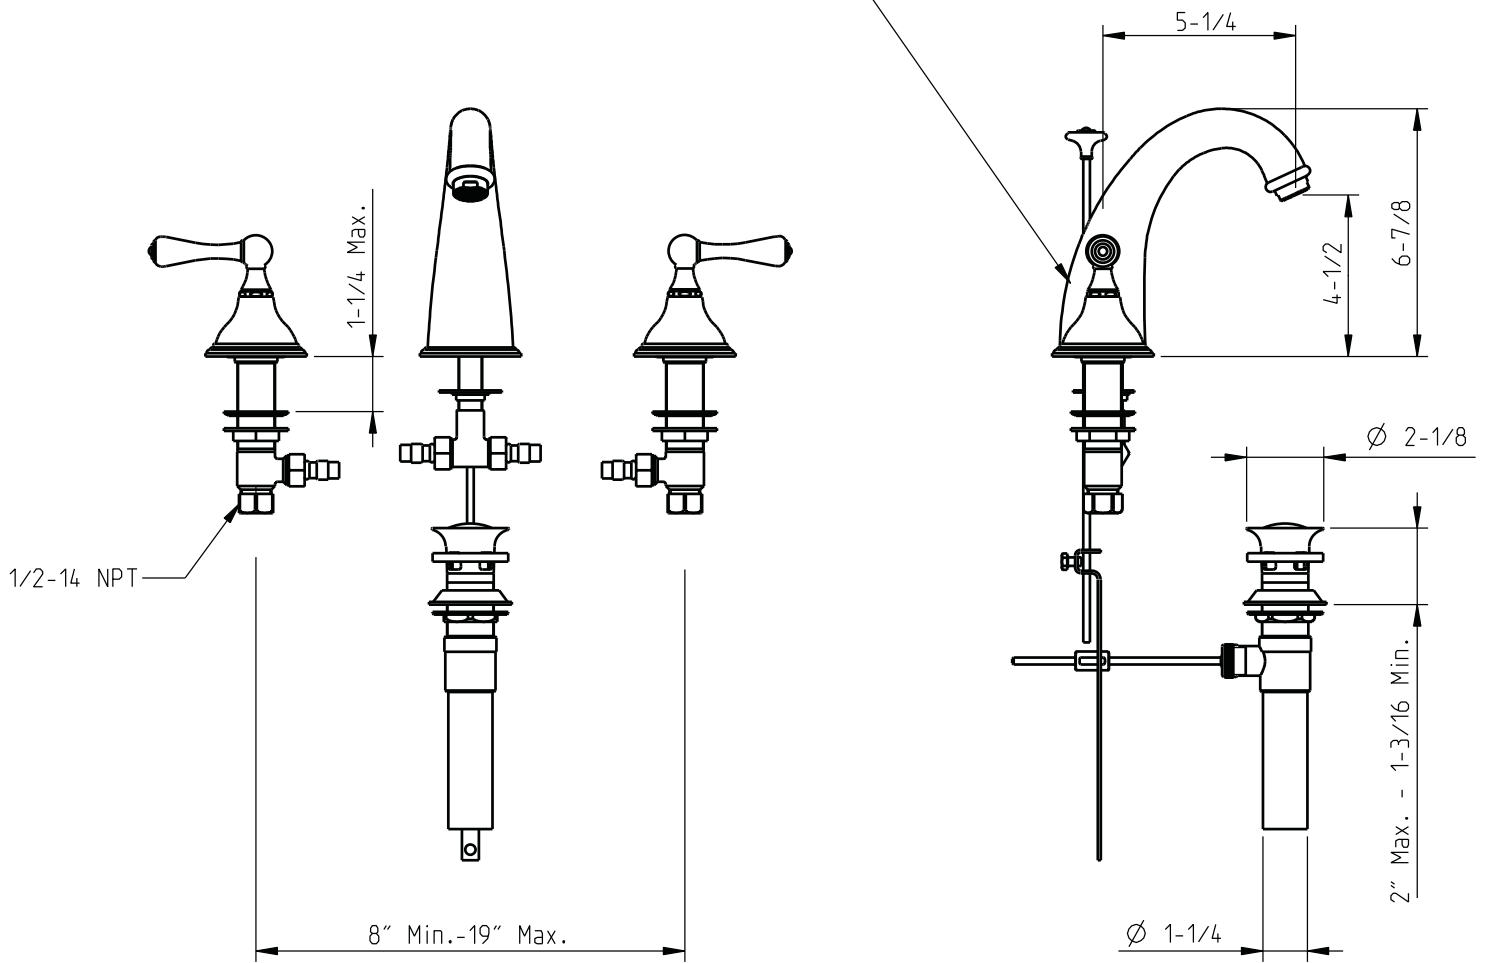

TECHNICAL SPECIFICATIONS

Asbury

Hi-arch widespread lavatory

code | 278 150 xxx

identification and c-UPC certification label

5663244
9830007W02

dimensions inches

PLUMBING

5663244
983OD007W02

Note: xxx represent different finishes.

	625	620	721	W15	X10
A	5713111	3460042-xxx 5C02043 5C03040			