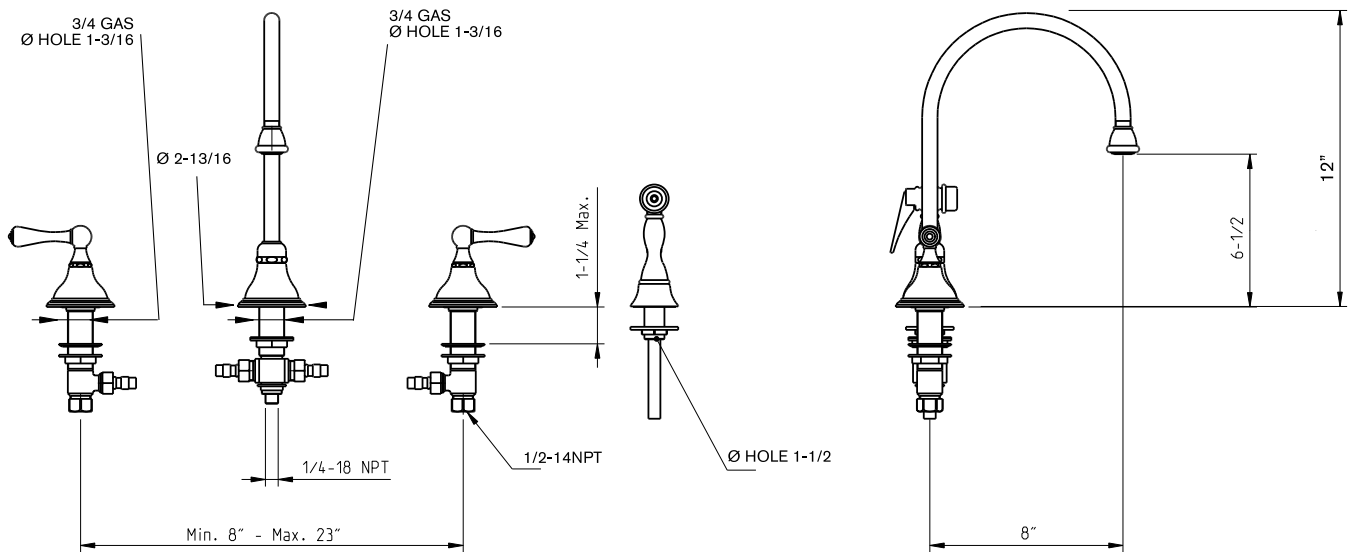

ASBURY

Kitchen widespread W/ spray

technical specifications
 note: xxx represent different finishes

code: 278 245 xxx

www.cifial.pt | cifial@cifial.pt
 cifialdecor@infonegocio.com
 www.cifial.co.uk | sales@cifial.co.uk
 www.cifialusa.com | info@cifialusa.com

5663247
 9830D004W01