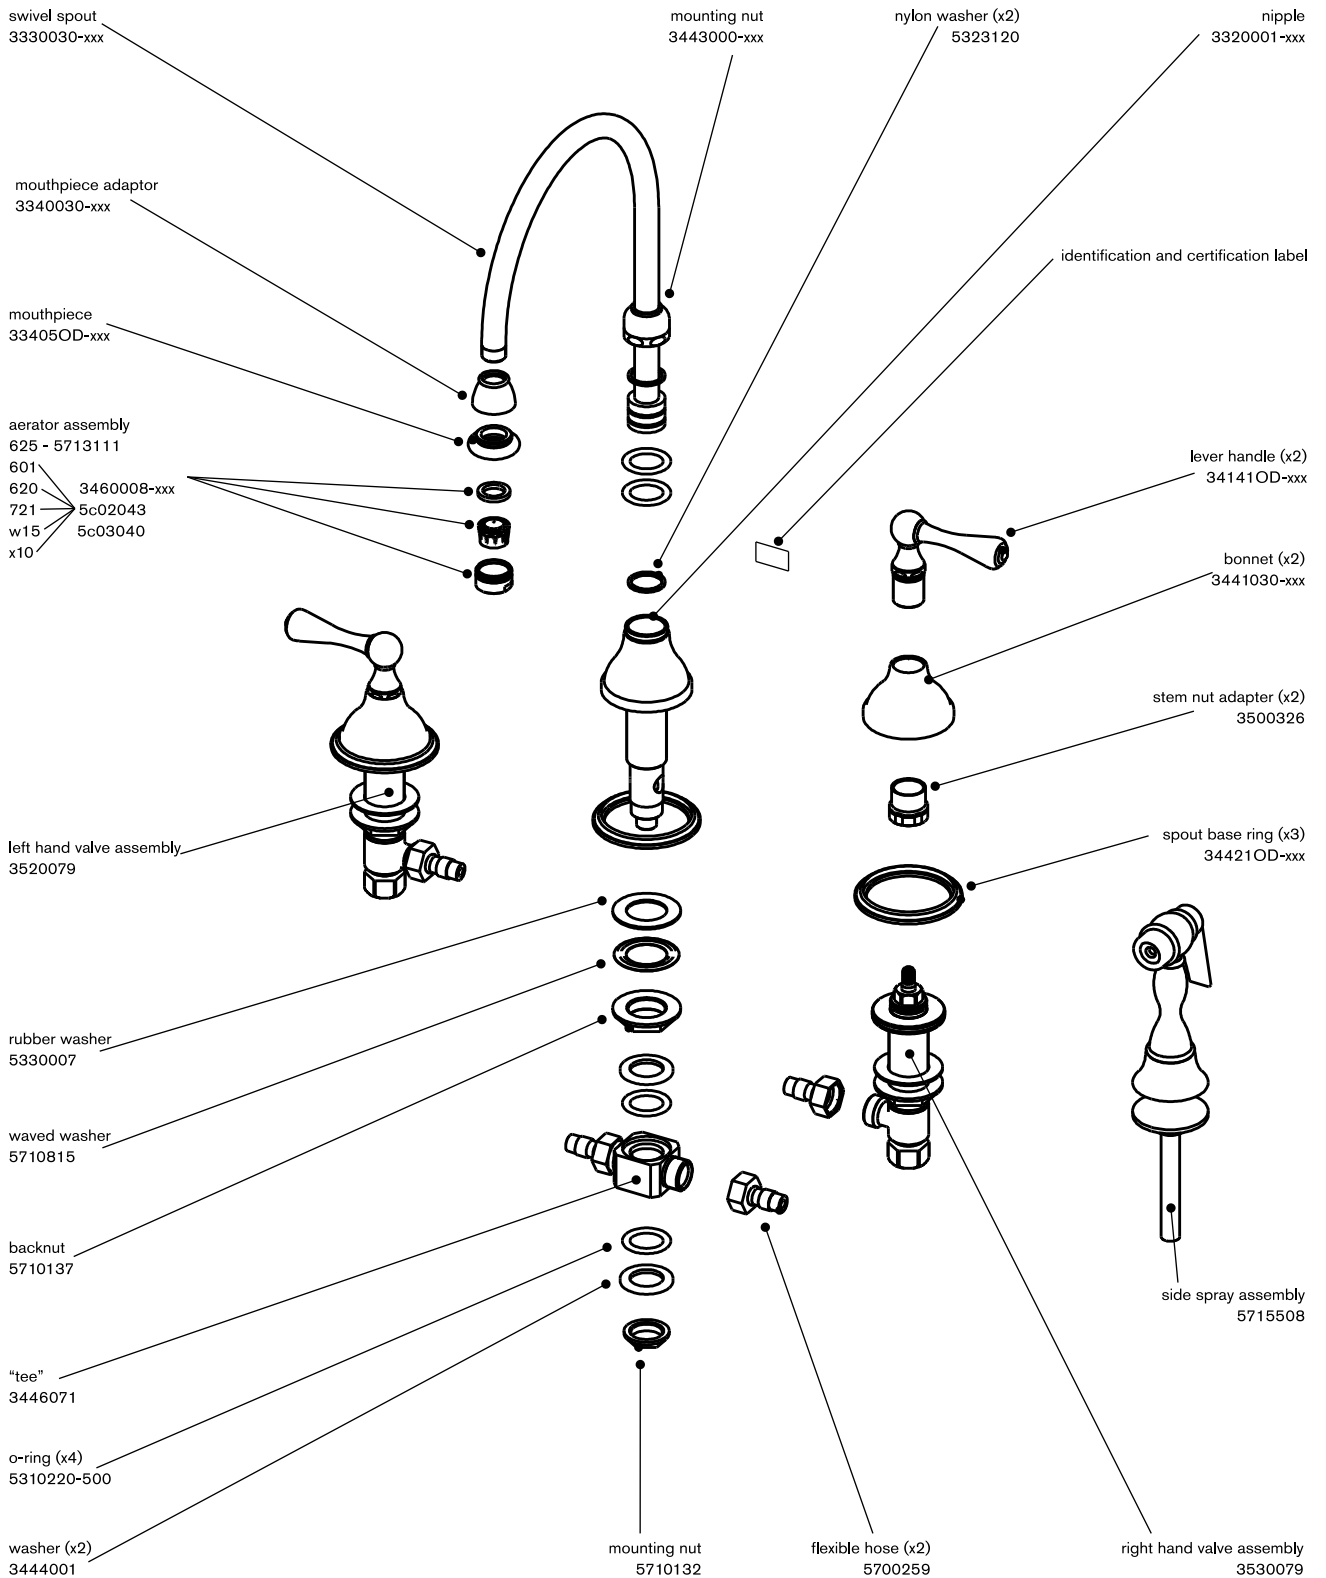

ASBURY

Kitchen widespread W/ spray

technical specifications
 note: xxx represent different finishes

code: 278 245 xxx

www.cifial.pt | cifial@cifial.pt
 cifialdecor@infonegocio.com
 www.cifial.co.uk | sales@cifial.co.uk
 www.cifialusa.com | info@cifialusa.com

5663247
 9830D004W01