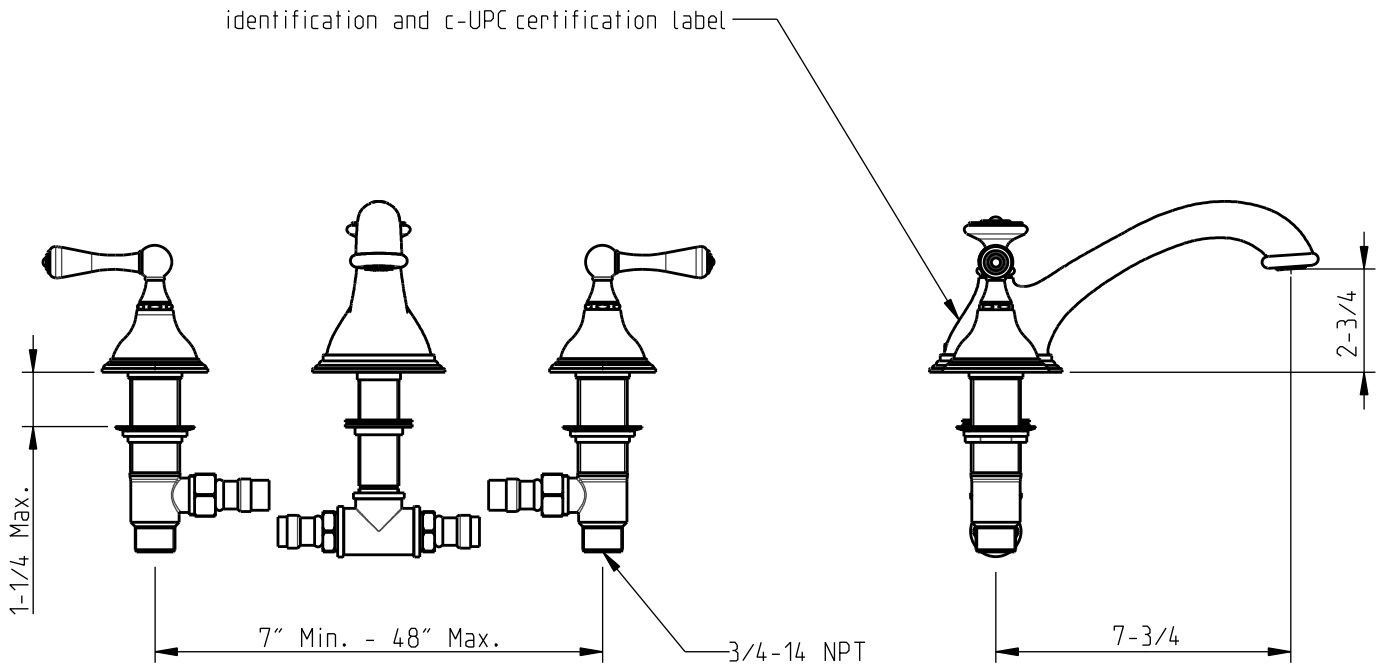

TECHNICAL SPECIFICATIONS

Asbury

3 Piece 3/4" Roman Tub Trim

code | 278 640 xxx

Rough: 289 740 999 (sold separately)

5663251
983OD002W01

dimensions inches

PLUMBING

5663251
983OD002W01

Note: xxx represent different finishes.