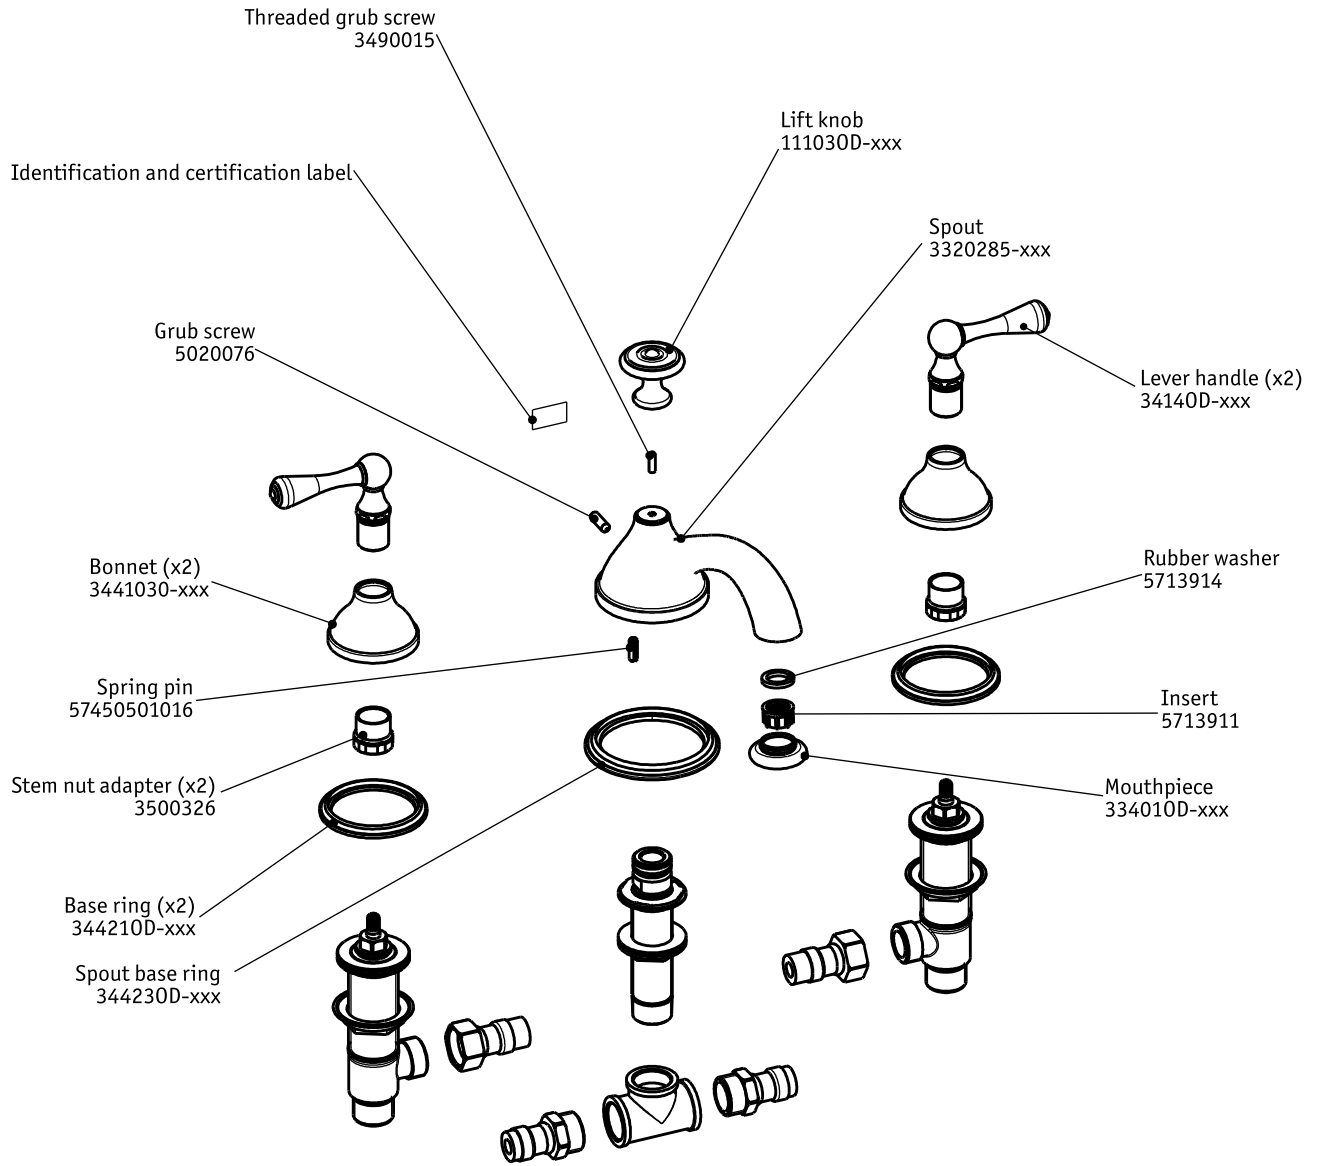

TECHNICAL SPECIFICATIONS

Asbury

3 Piece 3/4" Roman Tub Trim

code | 278 640 xxx

Rough: 289 740 999 (sold separately)

5663251
983OD002W01

dimensions inches

PLUMBING

5663251
983OD002W01

Note: xxx represent different finishes.