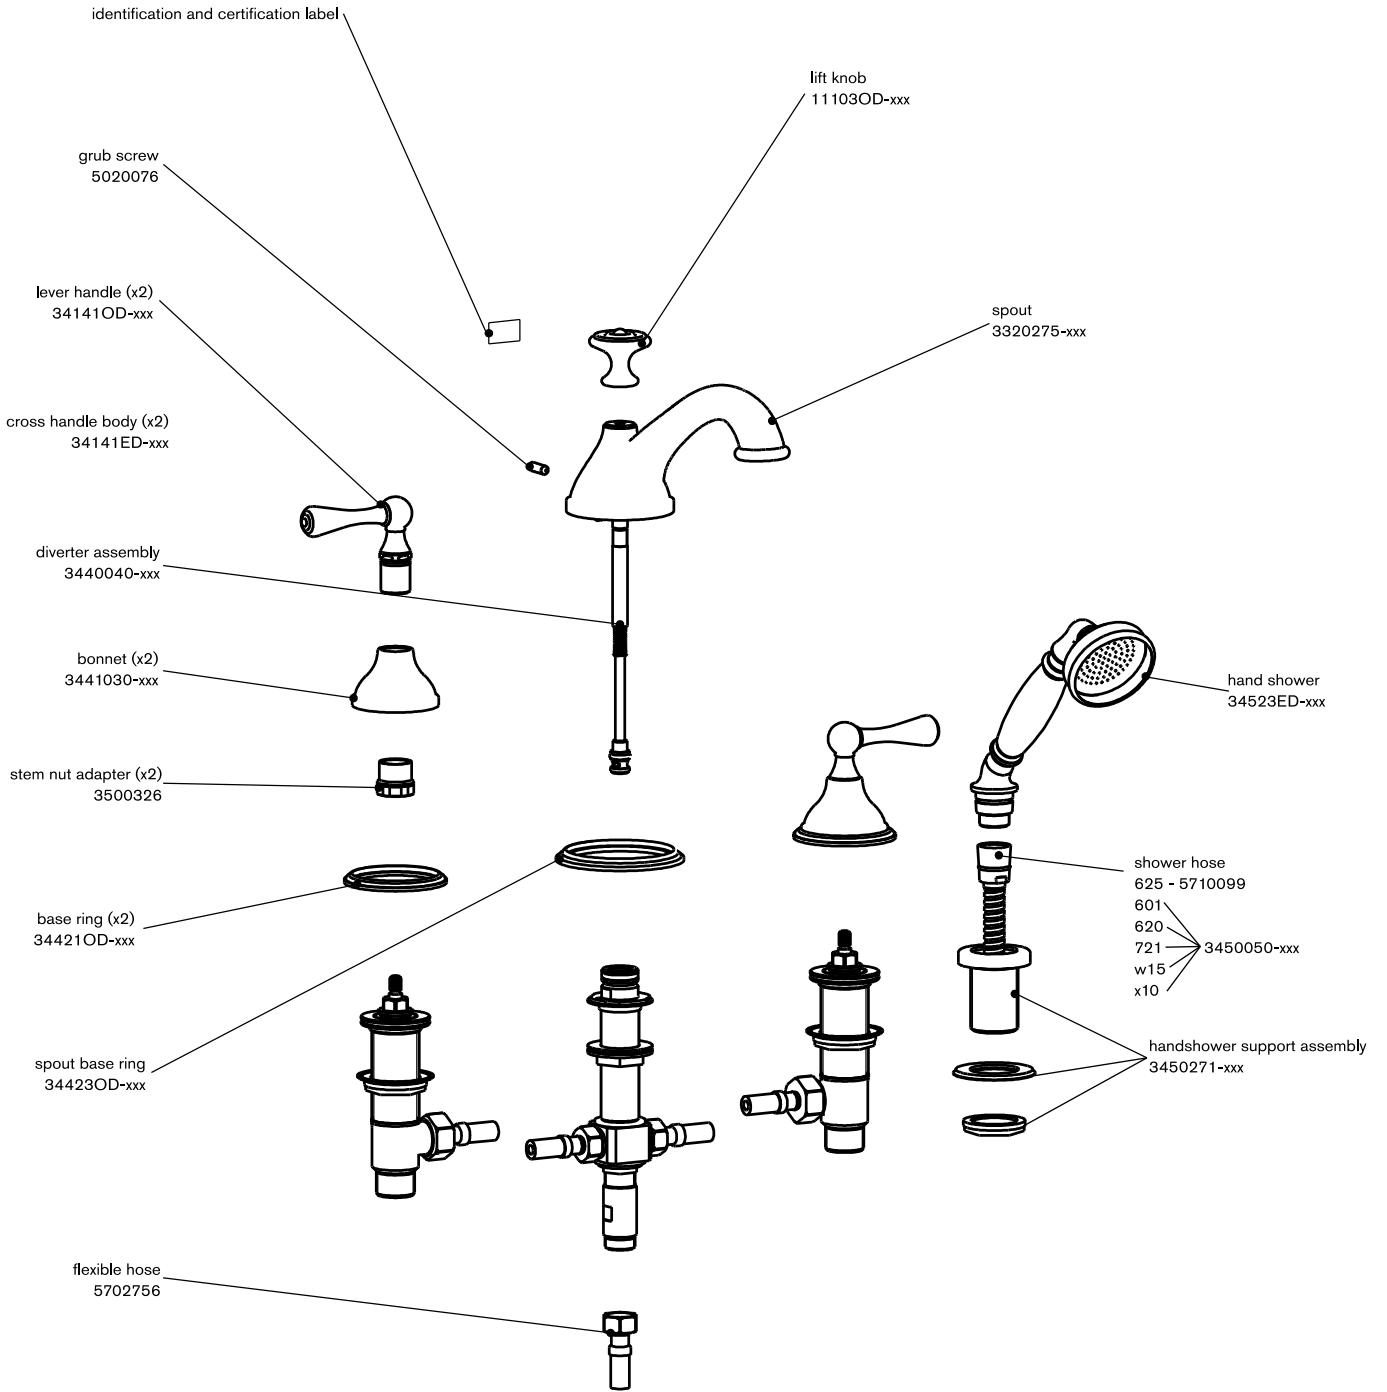

technical specifications

ASBURY

4 piece 3/4" roman tube valve

dimensions inches

rough: 289 745 999 (sold separately)

code: 278 645 xxx

note: xxx represent different finishes

COMPLETE
BATH
SOLUTIONS