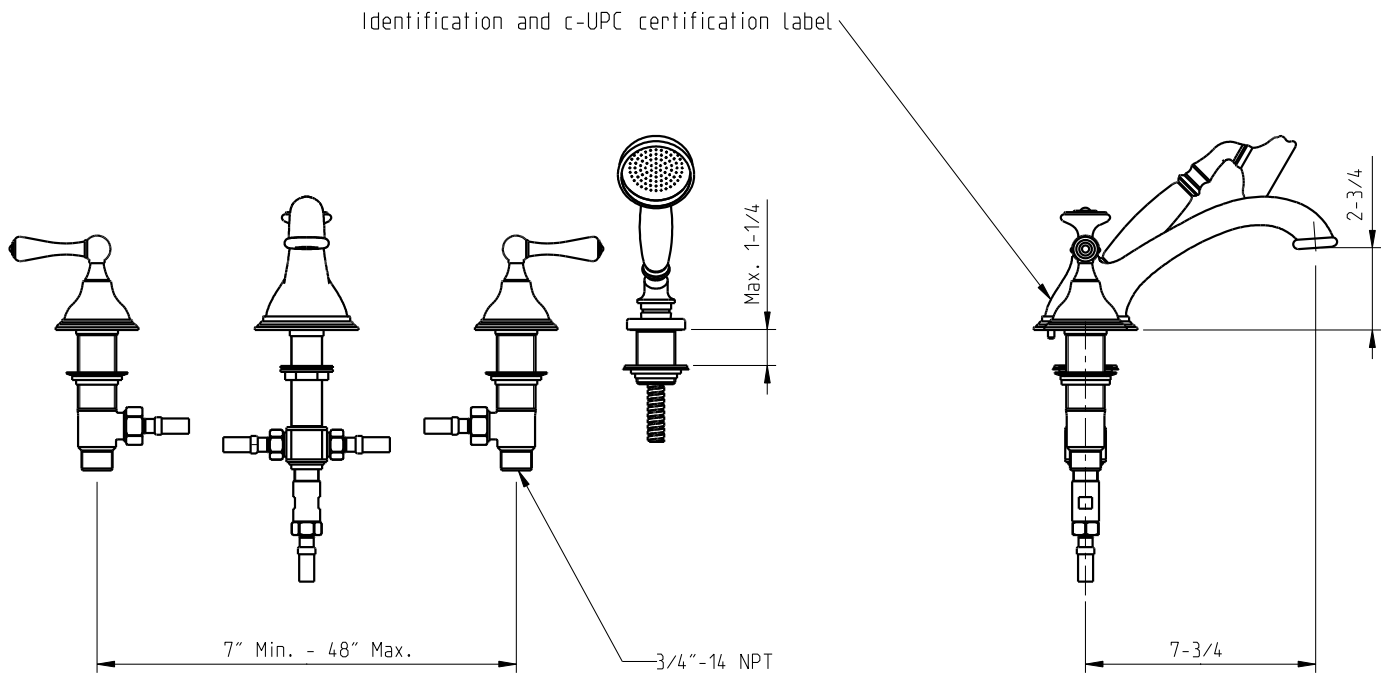

technical specifications

ASBURY

4 piece 3/4" roman tube valve

dimensions inches

rough: 289 745 999 (sold separately)

code: 278 645 xxx

note: xxx represent different finishes

COMPLETE
BATH
SOLUTIONS