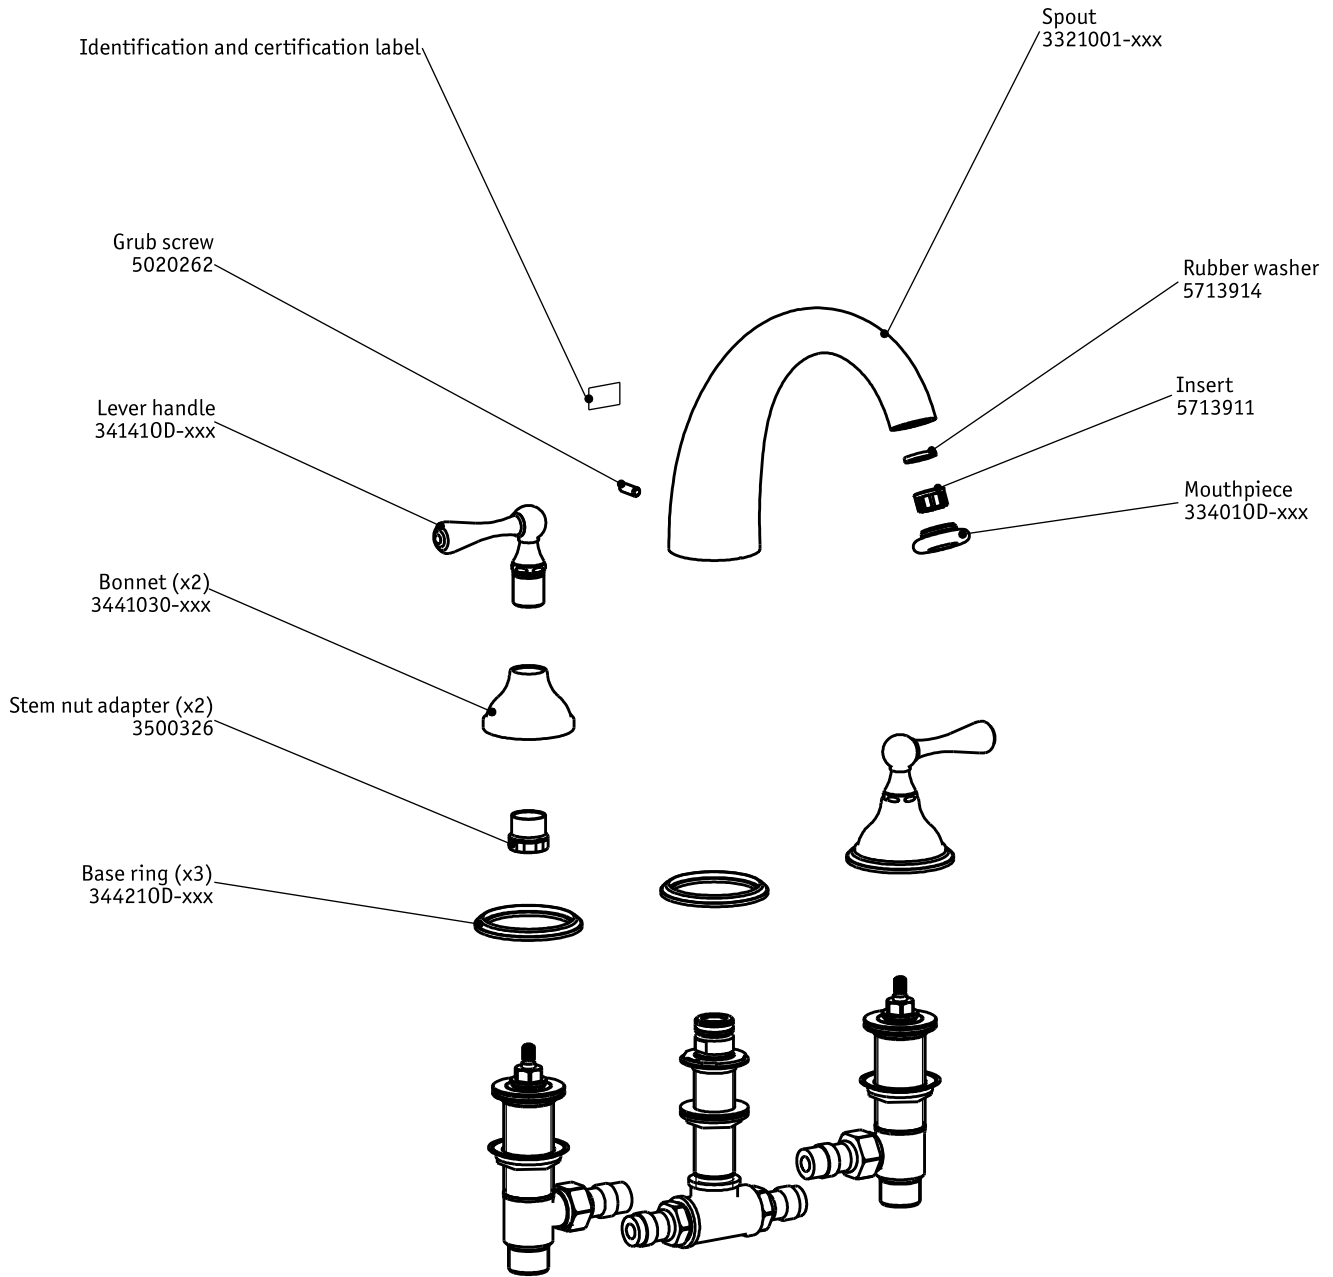

TECHNICAL SPECIFICATIONS

ASBURY

3 Piece Hi-Arch Roman Tub

code | 278 650 xxx

Rough: 289 740 999 (sold separately)

5663253
983OD000W01

dimensions inches

PLUMBING

5663253
983OD00W01

Note: xxx represent different finishes.