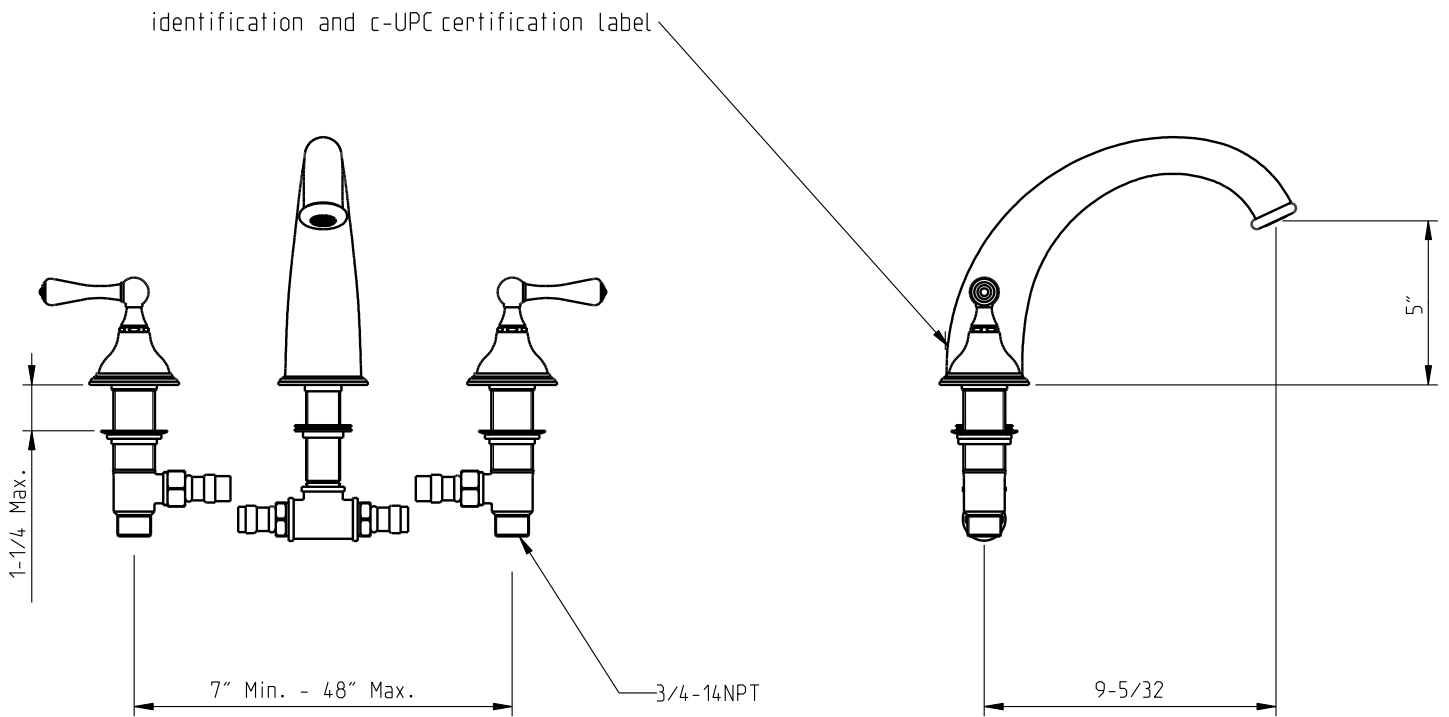

TECHNICAL SPECIFICATIONS

ASBURY

3 Piece Hi-Arch Roman Tub

code | 278 650 xxx

Rough: 289 740 999 (sold separately)

5663253
983OD000W01

dimensions inches

PLUMBING

5663253
983OD00W01

Note: xxx represent different finishes.