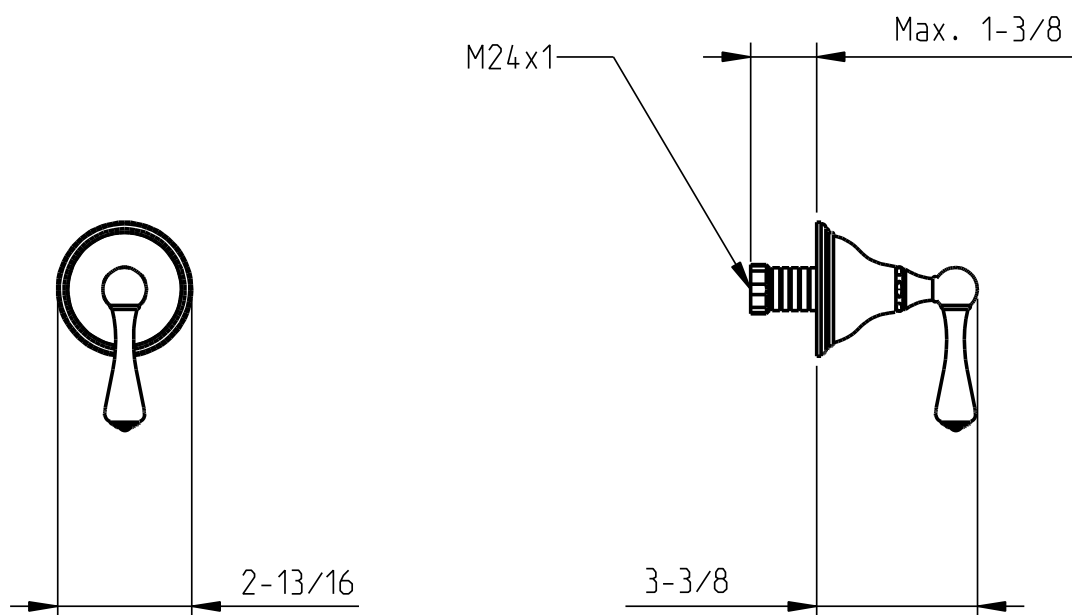

technical specifications

CIFIAL

ASBURY

3/4" wall stop or volume control

dimensions inches

code: 278 665 xxx

note: xxx represent different finishes

cifial@cifial.pt www.cifial.pt
cifialdecor@infonegocio.com
sales@cifial.co.uk www.cifial.co.uk