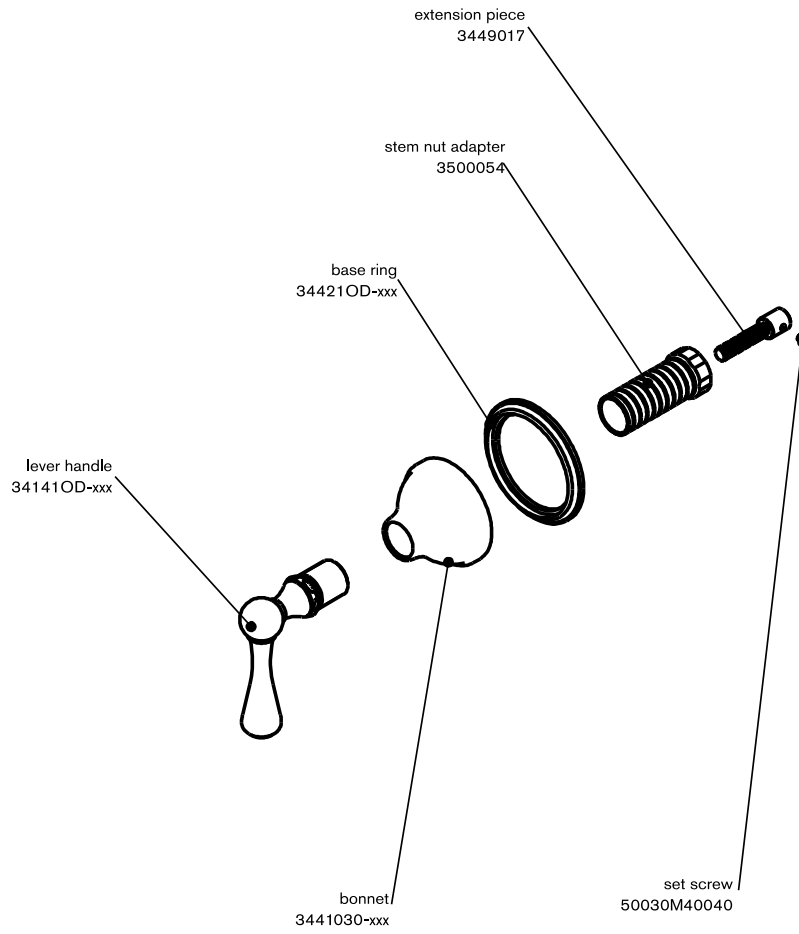

technical specifications

CIFIAL

ASBURY

3/4" wall stop or volume control

dimensions inches

code: 278 665 xxx

note: xxx represent different finishes

cifial@cifial.pt www.cifial.pt
cifialdecor@infonegocio.com
sales@cifial.co.uk www.cifial.co.uk