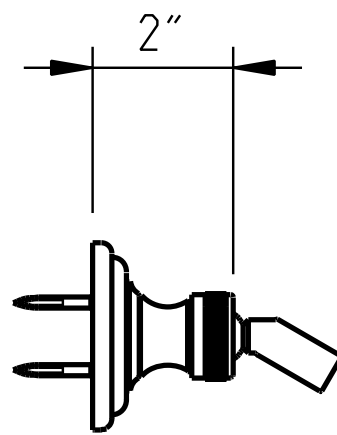

technical specifications

ASBURY

handshower adjustable wall bracket

dimensions inches

code: 278 883 xxx

note: xxx represent different finishes

cifial@cifial.pt www.cifial.pt
cifialdecor@infonegocio.com
sales@cifial.co.uk www.cifial.co.uk