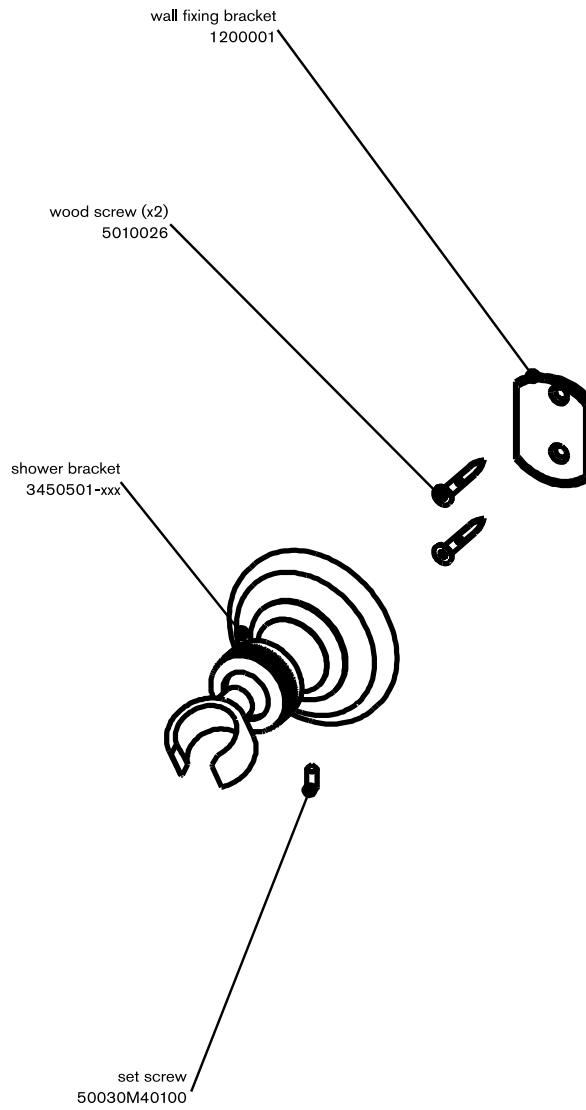

technical specifications

ASBURY

handshower adjustable wall bracket

dimensions inches

code: 278 883 xxx

note: xxx represent different finishes

cifial@cifial.pt www.cifial.pt
cifialdecor@infonegocio.com
sales@cifial.co.uk www.cifial.co.uk