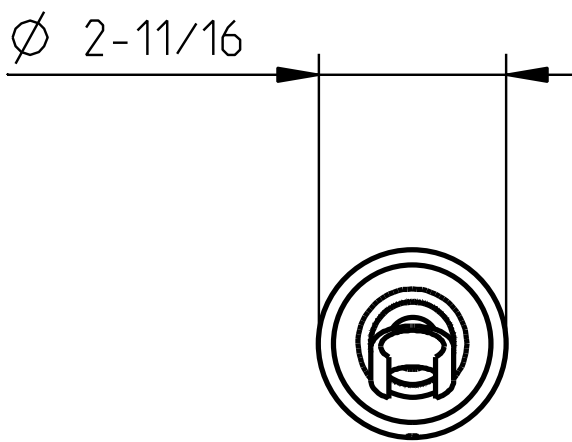

technical specifications

ASBURY

handshower adjustable wall bracket

dimensions inches

code: 278 883 xxx

note: xxx represent different finishes

cifial@cifial.pt www.cifial.pt
cifialdecor@infonegocio.com
sales@cifial.co.uk www.cifial.co.uk