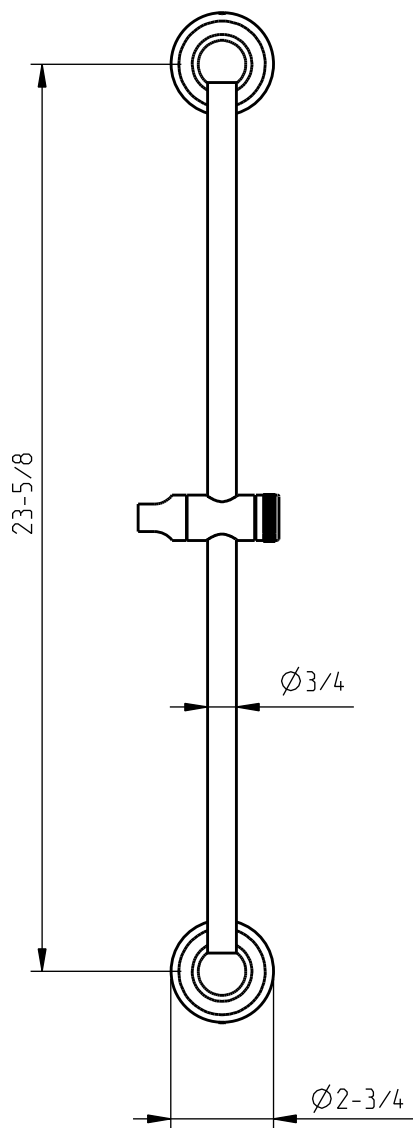

technical specifications

CIFIAL

ASBURY

handshower slide bar

dimensions inches

code: 278 884 xxx