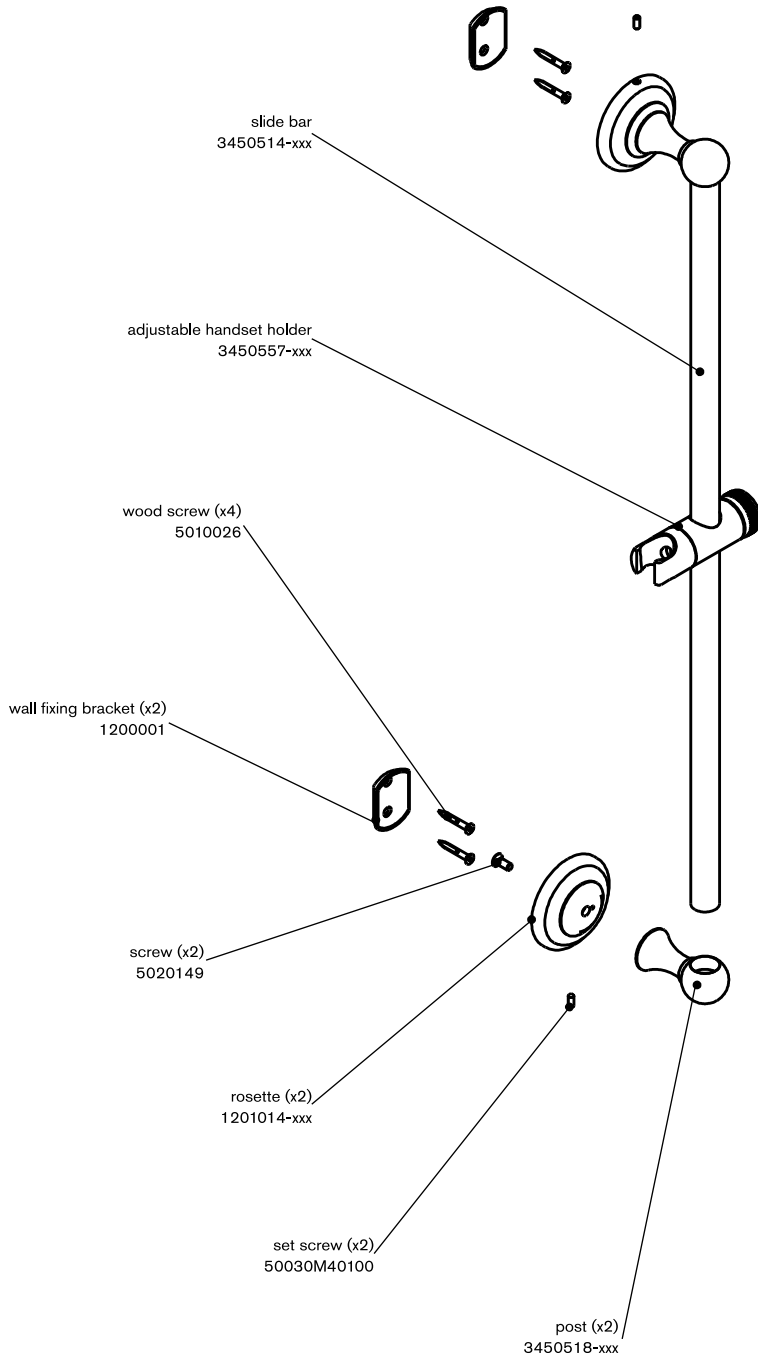

# technical specifications

**CIFIAL**

## **ASBURY**

handshower slide bar

dimensions inches

code: 278 884 xxx

note: xxx represent different finishes

cifial@cifial.pt www.cifial.pt  
cifialdecor@infonegocio.com  
sales@cifial.co.uk www.cifial.co.uk