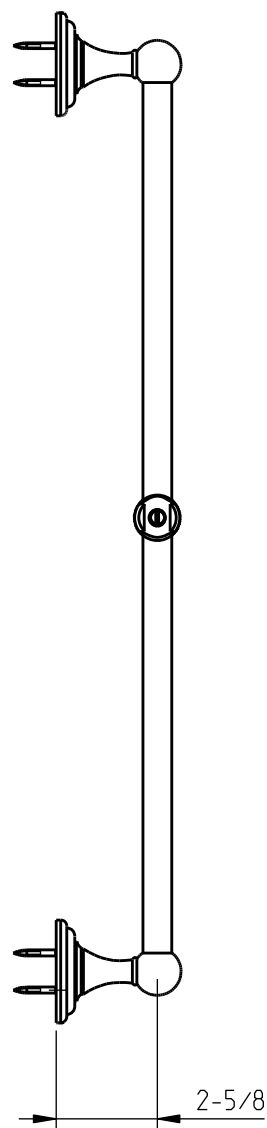

technical specifications

CIFIAL

ASBURY

handshower slide bar

dimensions inches

code: 278 884 xxx