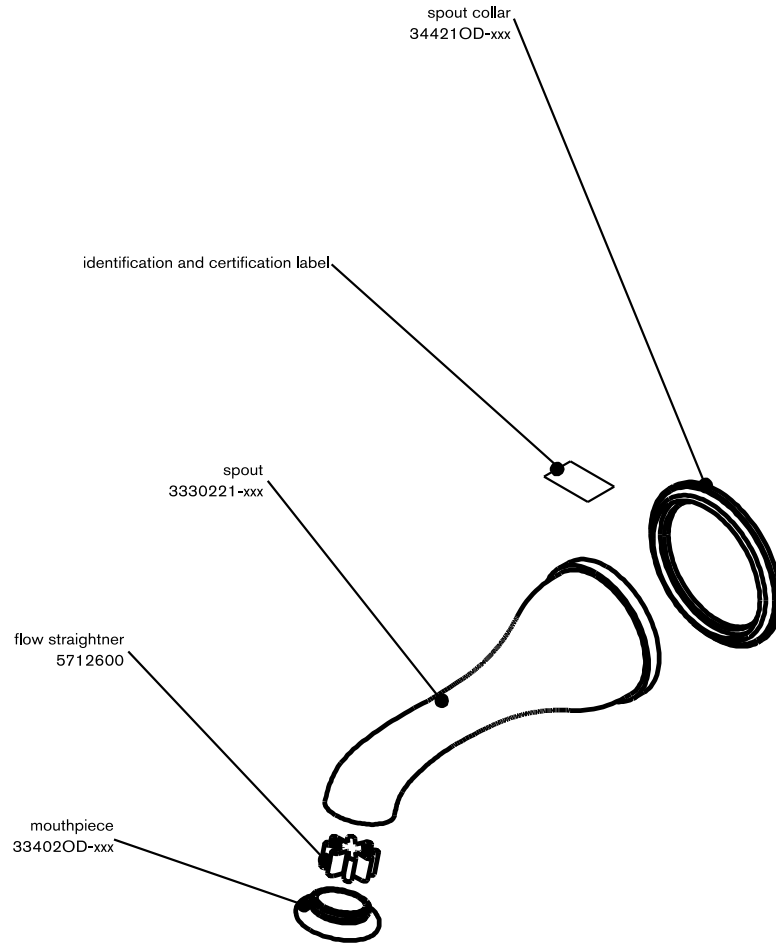

# technical specifications

Identification and c-UPC certification label

**CIFIAL**

**ASBURY**

tub spout

dimensions inches

code: 278 885 xxx

note: xxx represent different finishes