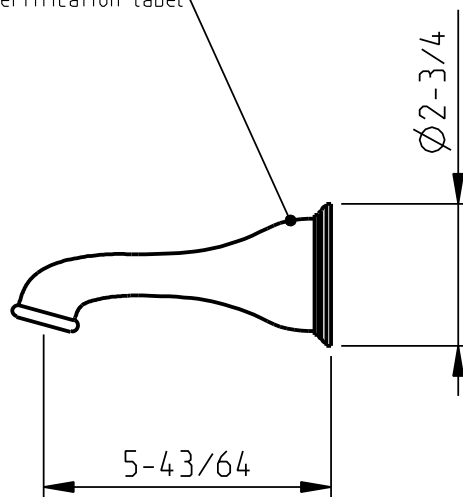

# technical specifications

Identification and c-UPC certification label

**CIFIAL**

**ASBURY**

tub spout

dimensions inches

code: 278 885 xxx

note: xxx represent different finishes