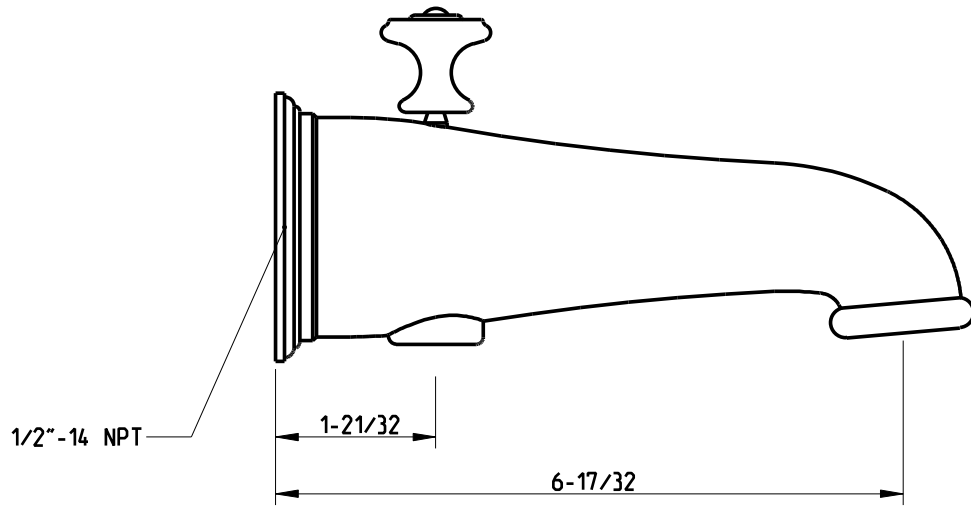

TECHNICAL SPECIFICATIONS

Asbury

Diverter tub spout

code | 278 886 xxx

5663856
9830040W00

dimensions inches

PLUMBING

CIFIAL USA