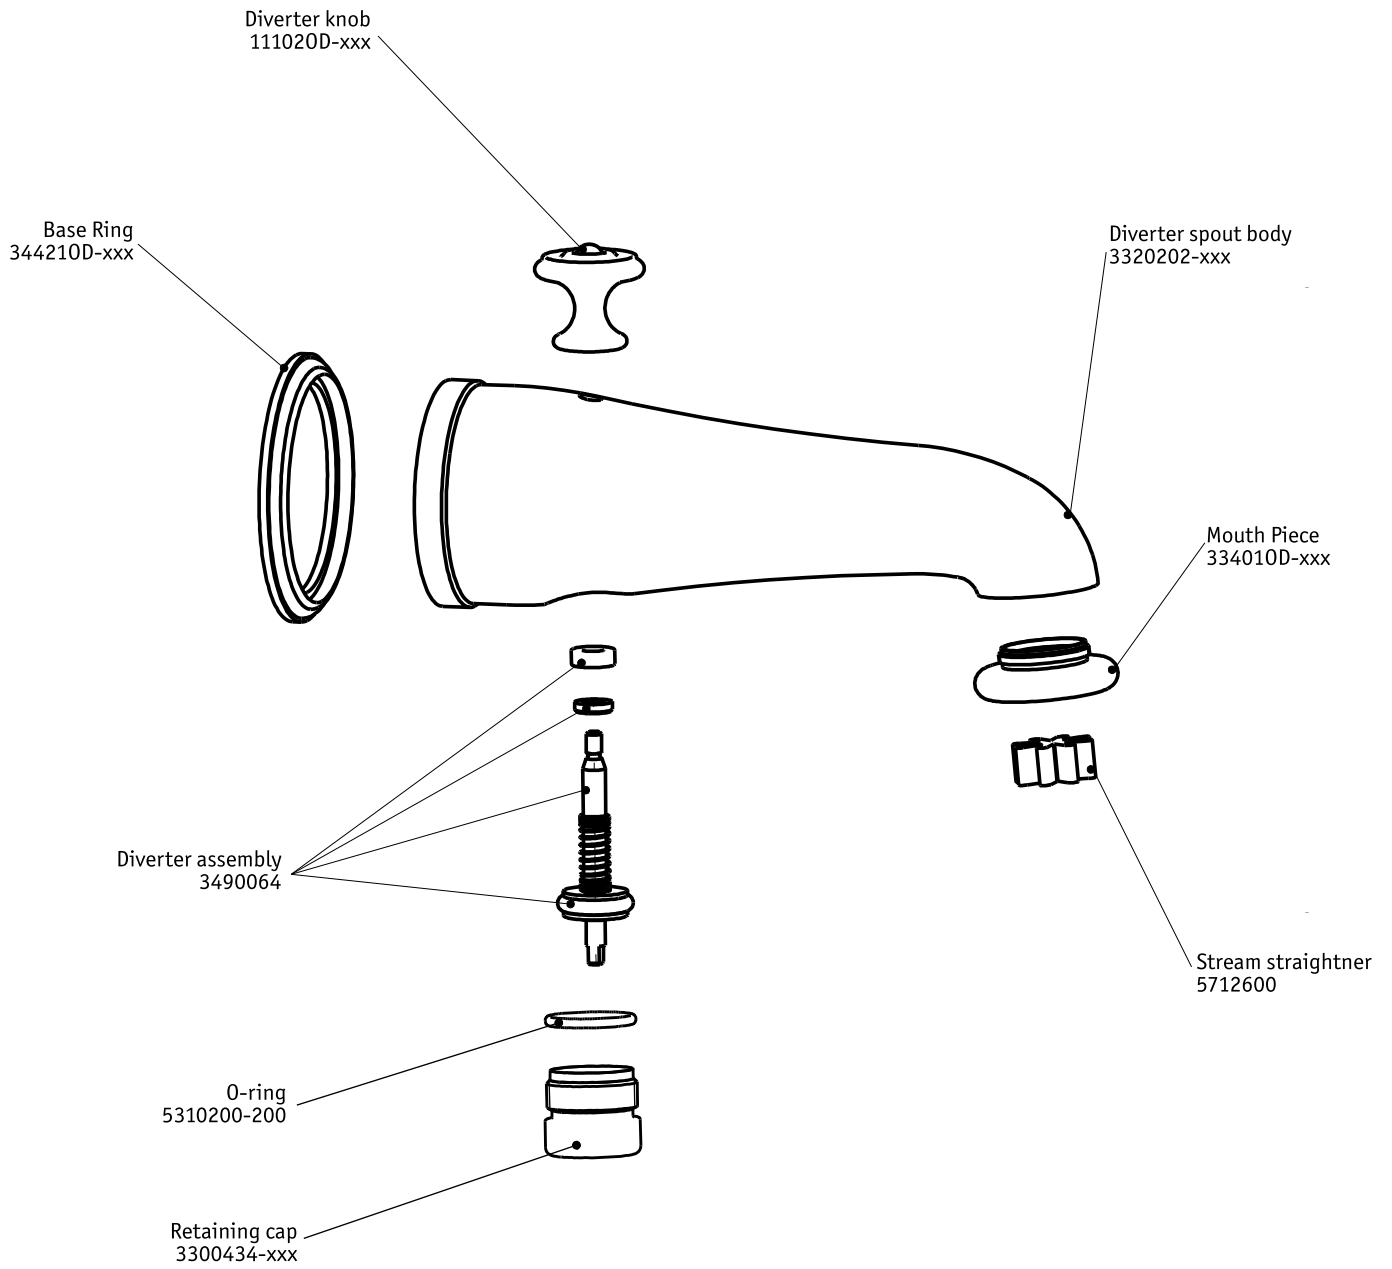

5663856
9830D040W00

Note: xxx represent different finishes.