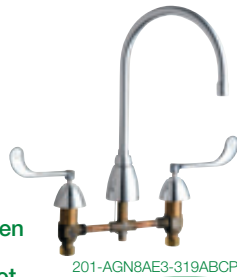

Kitchen Sink Faucet

This kitchen sink faucet features a gooseneck spout with a 2.2 GPM pressure compensating Softflo® aerator, 6" indexed elbow blade handles and our Quatum™ operating cartridges.