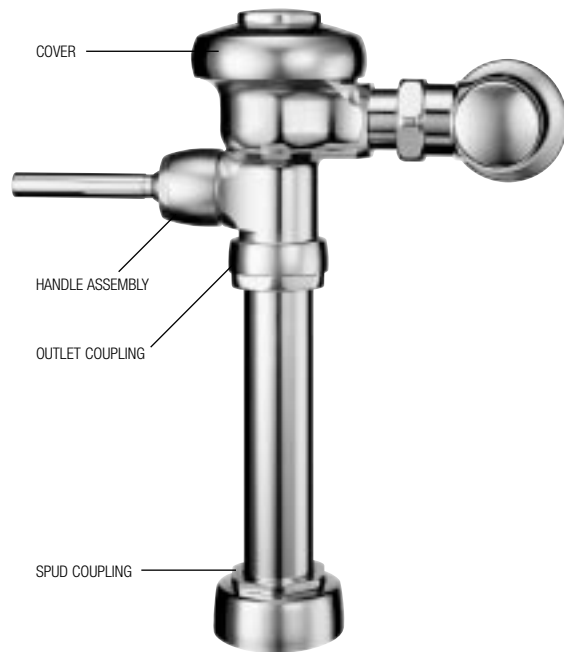

For more Sloan parts and complete flush valves, visit:
www.ChicagoFaucetShoppe.com

Royal II® Flushometer

The Royal II® Flushometer offers everything the Royal® has – and more. PLEASE REFER TO THE ROYAL SECTION for all maintenance issues on the Royal II, with the exceptions noted in the chart below.

Royal II's new handle is a one-piece design for smoother lines. Its aesthetic cover accentuates the Royal II's new design, and the new vacuum breaker couplings and flange add the finishing touches.

PARTS LIST

Code No.	Part No.	Description
0301298	A-206	Royal II Cover
0302375	B-95-A	Royal II Handle Assembly
0306145	F-56-A	Royal II Spud Coupling Assembly 1-1/2" CP
0306128	F-57-A	Royal II Spud Coupling Assembly 3/4" CP
0306127	F-58-A	Royal II Spud Coupling Assembly 1-1/4" CP
0323369	V-572	Royal II Coupling CP

Continental® Flushometer

The Continental® Flushometer is part of the Sloan Flushometer designer series, and offers proven Royal® performance – and more. PLEASE REFER TO THE ROYAL SECTION for all maintenance issues on the Continental, with the exceptions noted in the chart below.