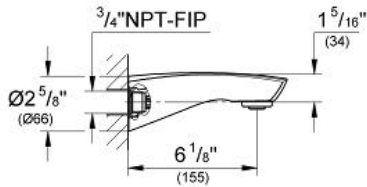

**Product Description:**  
Bath Spout 6"

**Standard Specification:**

- Wall mount
- 3/4" connection thread
- Sistra flow straightener
- GROHE StarLight® finish

**Applicable Codes & Standards:**

- Energy Policy Act of 1992
- ASME A112.18.1/CSA B125.1