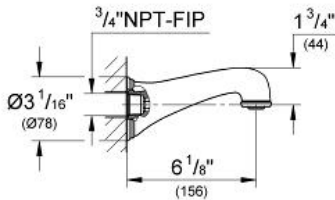

Product Description:
Bath Spout 6"

Standard Specification:

- Wall mount
- 3/4" connection thread
- GROHE StarLight® finish

Applicable Codes & Standards:

- Energy Policy Act of 1992
- ASME A112.18.1/CSA B125.1