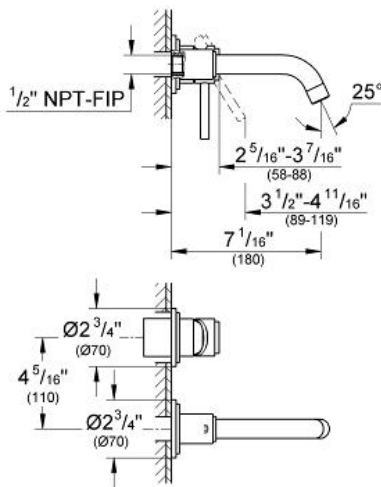

ATRIO Two-Hole Basin Mixer S-Size

MODEL # 19291

GROHE America, Inc | 200 North Gary Avenue, Suite G, Roselle, IL 60172
Phone: +1 (800) 444-7643 | Fax: +1 (800) 225-2778 | us-customerservice@grohe.com

Pure Freude an Wasser

Product Description: Two-Hole Basin Mixer S-Size

Standard Specification:

- Wall mount
- Final installation set for:
 - 32 641
- Without concealed body
- **GROHE StarLight®** finish
- Separate escutcheons \varnothing 2 3/4"
- 7 1/16" (180 mm) spout reach
- Center distance 4 5/16" (110 mm)