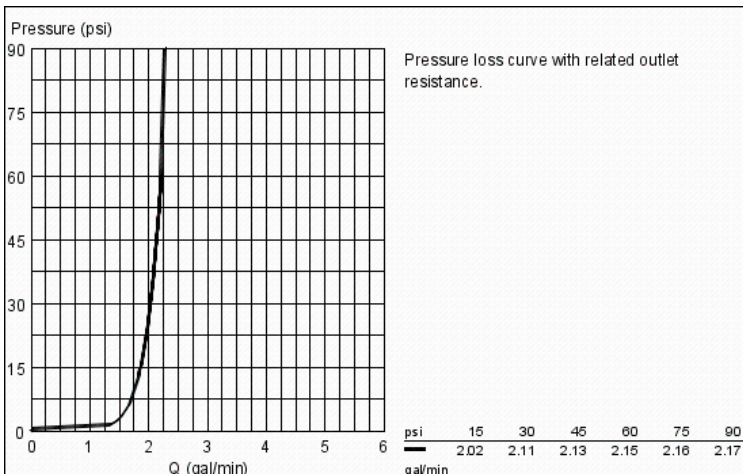

Product Description: Two-Hole Basin Mixer S-Size

Standard Specification:

- Wall mount
- Final installation set for:
 - 32 641
- Without concealed body
- **GROHE StarLight®** finish
- Separate escutcheons \varnothing 2 3/4"
- 7 1/16" (180 mm) spout reach
- Center distance 4 5/16" (110 mm)