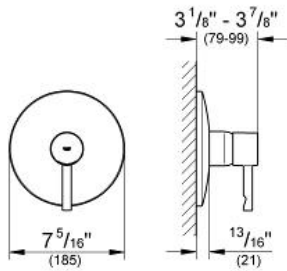

ESSENCE  
Pressure Balance Valve Trimset  
MODEL # 19347

Pure Freude an Wasser

GROHE America, Inc | 200 North Gary Avenue, Suite G, Roselle, IL 60172  
Phone: +1 (800) 444-7643 | Fax: +1 (800) 225-2778 | us-customerservice@grohe.com

ADA

**Product Description:**  
Pressure Balance Valve Trimset

**Standard Specification:**  
• GROHE StarLight® finish

**Applicable Codes & Standards:**  
• Energy Policy Act of 1992  
• ASME A112.18.1/CSA B125.1  
• ICC/ANSI A117.1

**Color:**  
 19347 000 chrome  
 19347 EN0 brushed nickel