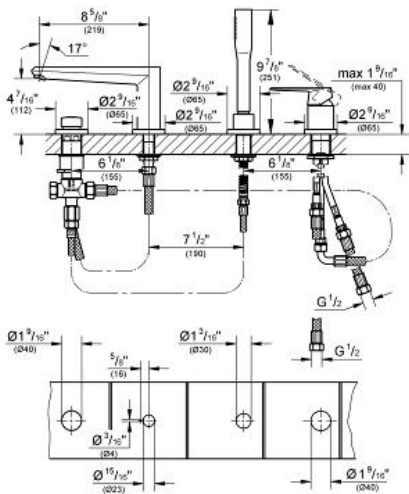

EURODISC COSMOPOLITAN Four-hole Single-lever Bath Combination

MODEL # 19574

GROHE America, Inc | 200 North Gary Avenue, Suite G, Roselle, IL 60172
Phone: +1 (800) 444-7643 | Fax: +1 (800) 225-2778 | us-customerservice@grohe.com

Pure Freude an Wasser

ADA

Product Description: Four-hole Single-lever Bath Combination

Standard Specification:

- GROHE StarLight® finish
- GROHE SilkMove® ceramic cartridge
- OHM operating element
- Pre-assembled spout mounting
- Swivel bath inlet with flow control
- Bath/shower diverter
- Euphoria Cosmopolitan hand shower (27 400 000), 2.5 gpm
- 79" metal shower hose
- Stainless steel flex lines
- Connection for shower hose
- **Protected against backflow**
- Max Flow Rate 7 gpm (26.5 L/min), 2.5 gpm (9.5 L/min) for Shower Hand

Applicable Codes & Standards:

- Energy Policy Act of 1992
- ASME A112.18.1/CSA B125.1
- ICC/ANSI A117.1

Color:

- 19574 002 chrome