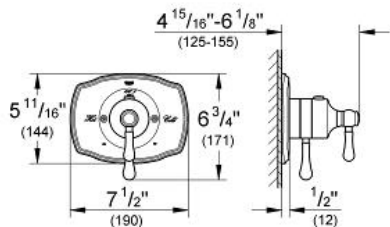

Product Description:
 Dual function thermostatic trim with control module

- Standard Specification:**
- For shower/tubs with non-diverter tub spout or for 2 shower outlet applications
 - GROHE TurboStat® technology
 - Integrated volume control
 - 2-way diverter function
 - Requires GrohFlex™ universal rough-in box (35 026 000) (sold separately)
 - GROHE SilkMove®
 - GROHE StarLight® finish
 - 6.3 gpm at 45 psi (bottom outlet)
 - 3.2 gpm at 45 psi (top outlet)
 - ABS trim plate