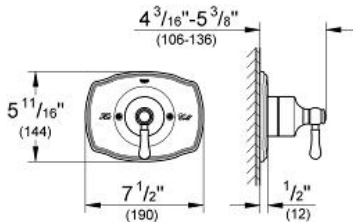

Product Description:
 Single function pressure balance trim with control module

- Standard Specification:**
- For shower only or shower/tub with diverter applications
 - Integrated bypass option when used with diverter tub spout
 - Requires GrohFlex™ universal rough-in box (35 026 000) (sold separately)
 - GROHE SilkMove®
 - GROHE StarLight® finish
 - 6.1 gpm at 45 psi