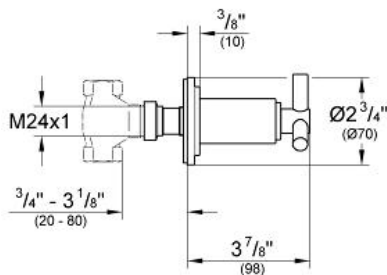

Product Description:
Volume Control Trim

Standard Specification:

- GROHE StarLight® finish
- For use with Rough-In Valve (29 273) or (29 274)
- GROHE SilkMove®
- Atrio Trio spoke handle

Applicable Codes & Standards:

- Energy Policy Act of 1992
- ASME A112.18.1/CSA B125.1

Color:

- 19888 000 chrome
- 19888 EN0 brushed nickel