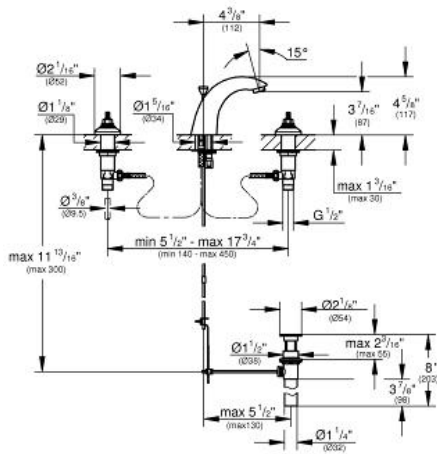

Product Description: Three-hole basin mixer 1/2"

Standard Specification:

- Handles sold separately
- Cast spout with flow control
- 1/2" ceramic cartridge (90° turn)
- 1 1/4" pop-up waste set
- Pressure resistant flexible connection hoses (between spout and side valves)
- **GROHE StarLight®** finish