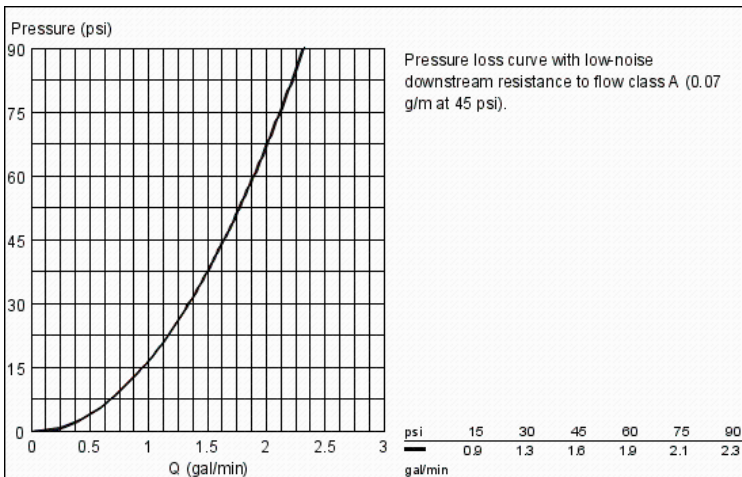

Product Description: Three-hole basin mixer 1/2"

Standard Specification:

- GROHE StarLight® finish
- Flow control
- Side valves
- 1/2" ceramic cartridge (90° turn)
- 1 1/4" pop-up waste set
- Pressure resistant flexible connection hoses (between spout and side valves)
- Handles sold separately
- Max Flow Rate: 1.5 gpm (5.7 L/min)

Applicable Codes & Standards:

- Energy Policy Act of 1992
- NSF 61
- ASME A112.18.1/CSA B125.1
- US Federal and State material regulations
- EPA WaterSense®

Color:

- 20134 ZBA chrome
- 20134 00A chrome
- 20134 000 chrome
- 20134 EN0 brushed nickel
- 20134 ENA brushed nickel
- 20134 ZB0 oil rubbed bronze