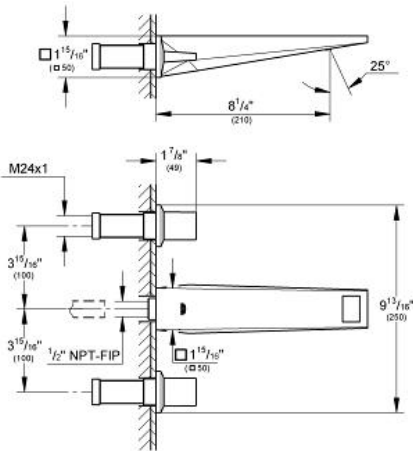

## Product Description: Lavatory Wideset S-Size

### Standard Specification:

- Wall mount
- Final installation set for: 29 031 000
- Without concealed body
- Valves hot/cold with 1/2" cartridge (90°)
- **GROHE StarLight®** finish
- **GROHE EcoJoy®** technology for less water and perfect flow
- Spout with integrated flow control
- 8 1/4" Spout Reach
- GROHE WaterCare® technology -1.5 gpm