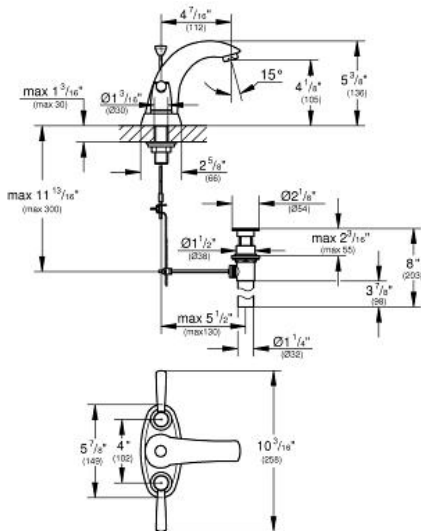

ARDEN
4" Lavatory Centerset
MODEL # 20388

Pure Freude an Wasser

GROHE America, Inc | 200 North Gary Avenue, Suite G, Roselle, IL 60172
Phone: +1 (800) 444-7643 | Fax: +1 (800) 225-2778 | us-customerservice@grohe.com

Product Description:
4" Lavatory Centerset

Standard Specification:

- 5 3/8" Faucet Height
- 3 3/4" Spout/Aerator Reach
- 4 3/16" Aerator Height
- Solid brass body
- **GROHE SilkMove®** Ceramic Cartridges
- Metal Lever Handles
- **GROHE EcoJoy®** technology for less water and perfect flow

Applicable Codes & Standards:

- Energy Policy Act of 1992
- NSF 61
- ASME A112.18.1/CSA B125.1
- US Federal and State material regulations
- EPA WaterSense®
- ICC/ANSI A117.1

Color:

- 20388 000 chrome
- 20388 00A chrome
- 20388 EN0 brushed nickel
- 20388 ENA brushed nickel