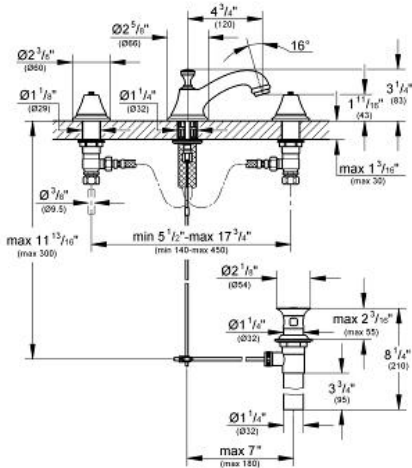

SEABURY
 Three-hole basin mixer 1/2"
 MODEL # 20800

Pure Freude an Wasser

GROHE America, Inc | 200 North Gary Avenue, Suite G, Roselle, IL 60172
 Phone: +1 (800) 444-7643 | Fax: +1 (800) 225-2778 | us-customerservice@grohe.com

Product Description:
 Three-hole basin mixer 1/2"

- Standard Specification:**
- Handles sold separately
 - Cast spout with flow control
 - 1/2" ceramic cartridge (90° turn)
 - 1 1/4" pop-up waste set
 - **GROHE StarLight®** finish
 - Max Flow Rate: 1.5 gpm (5.7 L/min)

Applicable Codes & Standards:

- Energy Policy Act of 1992
- NSF 61
- ASME A112.18.1/CSA B125.1
- US Federal and State material regulations
- EPA WaterSense®
- CalGreen

Color:

- 20800 ZBA chrome
- 20800 BEA chrome
- 20800 00A chrome
- 20800 000 chrome
- 20800 BE0 sterling / brilliant nickel
- 20800 ENA brushed nickel
- 20800 EN0 brushed nickel
- 20800 ZB0 oil rubbed bronze