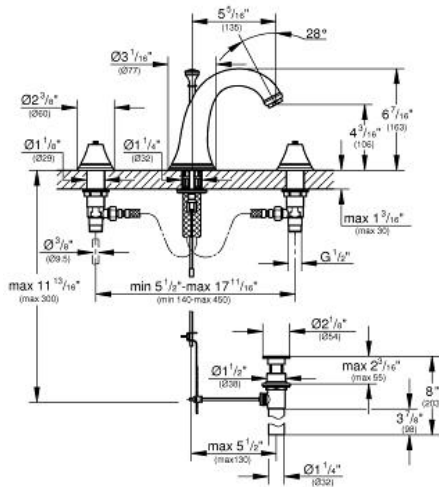

GENEVA
Three-hole basin mixer 1/2"
MODEL # 20801

Pure Freude an Wasser

GROHE America, Inc | 200 North Gary Avenue, Suite G, Roselle, IL 60172
Phone: +1 (800) 444-7643 | Fax: +1 (800) 225-2778 | us-customerservice@grohe.com

Product Description:
Three-hole basin mixer 1/2"

Standard Specification:

- Non-swivel high spout with flow control
- 1/2" ceramic cartridge (90° turn)
- 1 1/4" pop-up waste set
- Union nut with 7/16" drilling
- Less handles - order Geneva Cross Handles (18 733) or Geneva Lever Handles (18 734) (sold separately)
- **GROHE StarLight®** finish
- Max Flow Rate: 1.5 gpm (5.7 L/min)

Applicable Codes & Standards:

- Energy Policy Act of 1992
- NSF 61
- ASME A112.18.1/CSA B125.1
- US Federal and State material regulations
- EPA WaterSense®
- CalGreen

Color:

- 20801 ZBA chrome
- 20801 BEA chrome
- 20801 00A chrome
- 20801 000 chrome
- 20801 BE0 sterling / brilliant nickel
- 20801 ENA brushed nickel
- 20801 EN0 brushed nickel
- 20801 ZB0 oil rubbed bronze