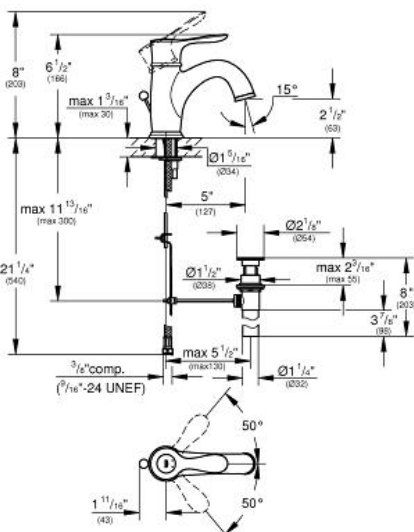

Product Description: Lavatory Centerset

Standard Specification:

- GROHE EcoJoy® technology for less water and perfect flow
- Single hole installation
- GROHE SilkMove 28 mm ceramic cartridge
- GROHE StarLight® finish
- Temperature limiter
- Flow control
- Pop-up waste set
- Max Flow Rate: 1.5 gpm (5.7 L/min)

Applicable Codes & Standards:

- Energy Policy Act of 1992
- NSF 61
- ASME A112.18.1/CSA B125.1
- US Federal and State material regulations
- EPA WaterSense®
- ICC/ANSI A117.1
- CalGreen

Color:

- 23305 00A chrome
- 23305 000 chrome
- 23305 ENA brushed nickel
- 23305 EN0 brushed nickel