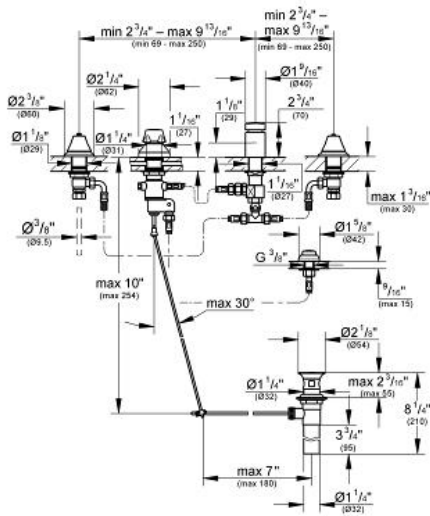

SEABURY  
3-Hole Bidet Mixer  
MODEL # 24020

Pure Freude an Wasser

GROHE America, Inc | 200 North Gary Avenue, Suite G, Roselle, IL 60172  
Phone: +1 (800) 444-7643 | Fax: +1 (800) 225-2778 | us-customerservice@grohe.com

**Product Description:**  
3-Hole Bidet Mixer

**Standard Specification:**

- Handles sold separately
- Vertical spray and rim flush
- With anti-siphon device
- Pressure resistant flexible connection hoses
- **GROHE StarLight®** finish

**Applicable Codes & Standards:**

- Energy Policy Act of 1992
- ASME A112.18.1/CSA B125.1

**Color:**

- 24020 000 chrome
- 24020 BE0 sterling / brilliant nickel
- 24020 EN0 brushed nickel
- 24020 ZB0 oil rubbed bronze