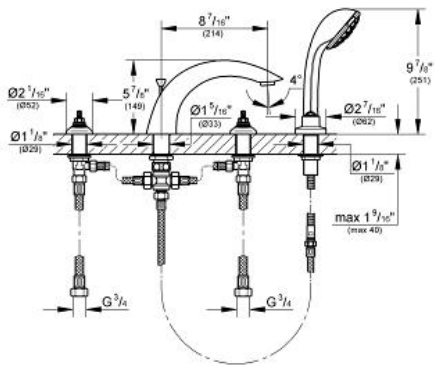

Four-hole bath combination 1/2"

MODEL # 25072

Pure Freude an Wasser

GROHE America, Inc | 200 North Gary Avenue, Suite G, Roselle, IL 60172
 Phone: +1 (800) 444-7643 | Fax: +1 (800) 225-2778 | us-customerservice@grohe.com

Product Description:
 Four-hole bath combination 1/2"

Standard Specification:

- 10" bath tub spout
- 1/2" valves
- Handshower
- Pressure resistant flexible connection hoses (between spout and side valves)
- **GROHE StarLight®** finish
- **GROHE SilkMove®**
- **GROHE DreamSpray®** perfect flow
- 8 7/16" Diverter Spout reach
- 4 1/8" Aerator height
- Less handles – order (18 083) or (18 084)
 (sold separately)

Applicable Codes & Standards:

- Energy Policy Act of 1992
- ASME A112.18.1/CSA B125.1

Color:

- 25072 000 chrome
- 25072 EN0 brushed nickel