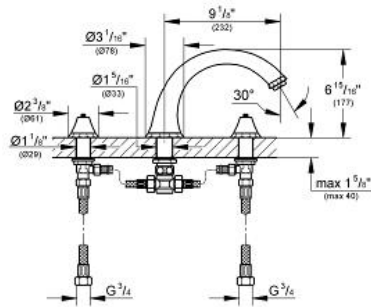

Product Description:
 Three-hole bath combination 1/2"

- Standard Specification:**
- Handles sold separately
 - Diverter bath spout with flow control
 - Side valves
 - 1/2" ceramic cartridge (90° turn)
 - **GROHE StarLight®** finish
 - Max Flow Rate 13.2 gpm (50 L/min)

- Applicable Codes & Standards:**
- Energy Policy Act of 1992
 - ASME A112.18.1/CSA B125.1

- Color:**
- 25074 000 chrome
 - 25074 EN0 brushed nickel