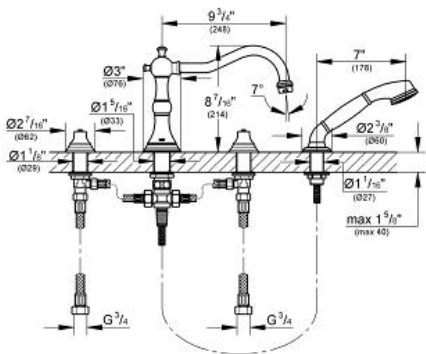

BRIDGEFORD  
Four-hole bath combination  
MODEL # 25080

Pure Freude an Wasser

GROHE America, Inc | 200 North Gary Avenue, Suite G, Roselle, IL 60172  
Phone: +1 (800) 444-7643 | Fax: +1 (800) 225-2778 | us-customerservice@grohe.com

**Product Description:**  
Four-hole bath combination

**Standard Specification:**

- Handles sold separately
- Diverter bath spout with flow control
- Side valves
- 1/2" ceramic cartridge (90° turn)
- Handshower
- Pressure resistant flexible connection hoses (between spout and side valves)
- **GROHE StarLight®** finish
- Max Flow Rate 13.2 gpm for Spout

**Applicable Codes & Standards:**

- Energy Policy Act of 1992
- ASME A112.18.1/CSA B125.1

**Color:**

- 25080 000 chrome
- 25080 EN0 brushed nickel
- 25080 ZB0 oil rubbed bronze