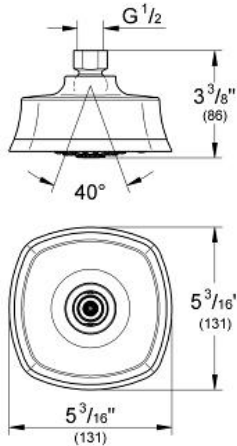

Product Description:
Head shower 3 sprays

Standard Specification:

- Spray patterns: Rain, SmartRain and Massage
- Metal
- GROHE EcoJoy®
- GROHE DreamSpray® perfect spray pattern
- GROHE SprayDimmer (flow rate reduction)
- GROHE StarLight® finish
- SpeedClean® anti-lime system
- Suitable for instantaneous heater
- Max Flow Rate: 2.0 gpm (7.6 l/min)
- Min. recommended pressure: 15 psi
- This head shower can be used only in conjunction with shower arm 26 036