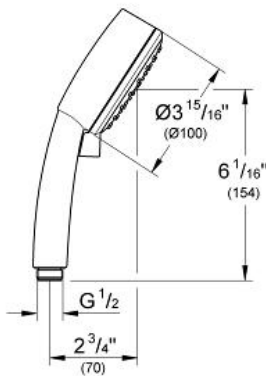

Product Description:
Hand shower 2 sprays

Standard Specification:

- 2 adjustable spray patterns: GROHE Rain O², Rain
- GROHE EcoJoy®
- GROHE DreamSpray® perfect spray pattern
- GROHE StarLight® finish
- GROHE CoolTouch®
- SpeedClean® anti-lime system
- Inner WaterGuide for a longer life
- Universal mounting system (fits all standard shower hoses)
- Min. recommended pressure: 15 psi
- Max Flow Rate: 2.0 gpm (7.6 l/min)

Applicable Codes & Standards:

- Energy Policy Act of 1992
- ASME A112.18.1/CSA B125.1
- US Federal and State material regulations
- EPA WaterSense®

Color:

- 26046 000 chrome
- 26046 001 chrome
- 26046 EN1 brushed nickel
- 26046 EN0 brushed nickel