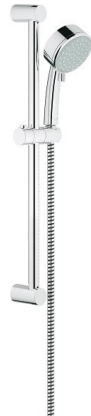

NEW TEMPESTA  
COSMOPOLITAN 100  
Shower rail set 2 sprays

MODEL # 26076

Pure Freude an Wasser

GROHE America, Inc | 200 North Gary Avenue, Suite G, Roselle, IL 60172  
Phone: +1 (800) 444-7643 | Fax: +1 (800) 225-2778 | us-customerservice@grohe.com

**Product Description:**  
Shower rail set 2 sprays

**Standard Specification:**

- Consisting of:
- Hand shower (26 046)
- 24" shower bar (27 521 000)
- RelaxaFlex 69" plastic shower hose (28 154)
- **GROHE EcoJoy®**
- **GROHE DreamSpray®** perfect spray pattern
- **GROHE CoolTouch®**
- **GROHE StarLight®** finish
- **SpeedClean®** anti-lime system
- **Inner WaterGuide** for a longer life
- Suitable for instantaneous heater
- Min. recommended pressure: 15 psi

**Color:**

- 26076 001 chrome
- 26076 000 chrome
- 26076 EN1 brushed nickel
- 26076 EN0 brushed nickel