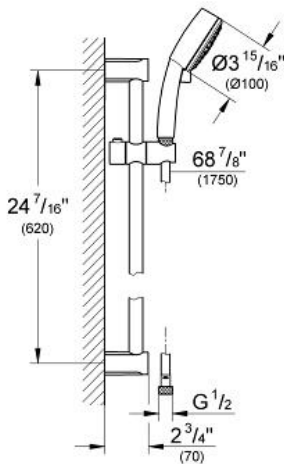

NEW TEMPESTA  
COSMOPOLITAN 100  
Shower rail set 2 sprays

MODEL # 26076

Pure Freude an Wasser

GROHE America, Inc | 200 North Gary Avenue, Suite G, Roselle, IL 60172  
Phone: +1 (800) 444-7643 | Fax: +1 (800) 225-2778 | us-customerservice@grohe.com

**Product Description:**  
Shower rail set 2 sprays

**Standard Specification:**

- Consisting of:
- Hand shower (26 046)
- 24" shower bar (27 521 000)
- RelaxaFlex 69" plastic shower hose (28 154)
- **GROHE EcoJoy®**
- **GROHE DreamSpray®** perfect spray pattern
- **GROHE CoolTouch®**
- **GROHE StarLight®** finish
- **SpeedClean®** anti-lime system
- **Inner WaterGuide** for a longer life
- Suitable for instantaneous heater
- Min. recommended pressure: 15 psi

**Color:**

- 26076 001 chrome
- 26076 000 chrome
- 26076 EN1 brushed nickel
- 26076 EN0 brushed nickel