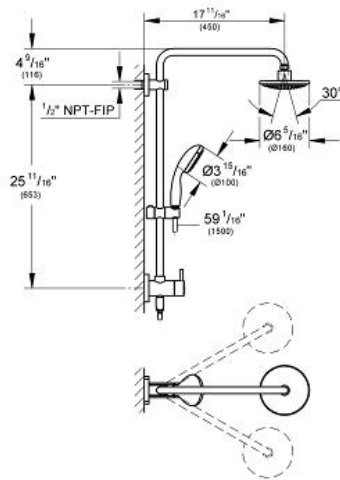

RETRO-FIT 160 Shower System*

MODEL # 26123

Pure Freude an Wasser

GROHE

GROHE America, Inc | 200 North Gary Avenue, Suite G, Roselle, IL 60172
Phone: +1 (800) 444-7643 | Fax: +1 (800) 225-2778 | us-customerservice@grohe.com

Product Description: Shower System*

Standard Specification:

- Consisting of:
- Euphoria® Cosmopolitan shower head, 2.0 gpm (27 807)
- With ball joint
- Rotation angle $\pm 15^\circ$
- New Tempesta® II hand shower, 2.0 gpm (26 047)
- 2 adjustable spray patterns: GROHE Rain O², Rain
- Metal shower hose 59" (28 417)
- Angle adapter
- **GROHE EcoJoy®** technology for less water and perfect flow
- **GROHE DreamSpray®** perfect spray pattern
- **GROHE StarLight®** finish
- **SpeedClean®** anti-lime system
- **Inner WaterGuide** for a longer life
- Rotation cone for Twist-free function
- **Suitable for instantaneous heaters from 18 kW/h**

Applicable Codes & Standards:

- Energy Policy Act of 1992
- ASME A112.18.1/CSA B125.1
- EPA WaterSense®

Color:

- ☐ 26123 000 chrome
- ☐ 26123 EN0 brushed nickel