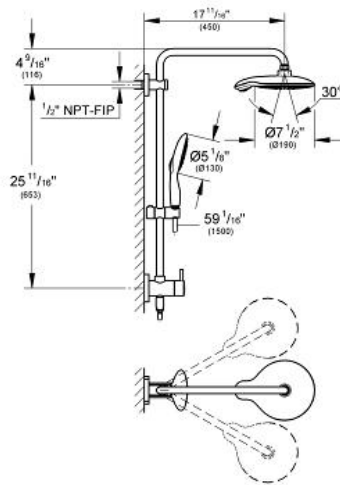

RETRO-FIT 190 Shower System*

MODEL # 26126

Pure Freude an Wasser

GROHE

GROHE America, Inc | 200 North Gary Avenue, Suite G, Roselle, IL 60172
Phone: +1 (800) 444-7643 | Fax: +1 (800) 225-2778 | us-customerservice@grohe.com

Product Description: Shower System*

Standard Specification:

- Power&Soul® shower head, 2.5 gpm (27 767)
- 4 sprays: GROHE Rain O², Rain, Bokoma Spray® and Jet
- With ball joint
- Rotation angle ± 15°
- Power&Soul® hand shower, 2.5 gpm (27 673)
- 4 sprays: GROHE Rain O², Rain, Bokoma Spray® and Jet
- Metal shower hose 59" (28 417)
- Angle adapter
- Max Flow Rate 2.5 gpm (9.5 L/min)
- **GROHE EcoJoy®** technology for less water and perfect flow
- **GROHE DreamSpray®** perfect spray pattern
- **GROHE StarLight®** finish
- **SpeedClean®** anti-lime system
- Rotation cone for Twist-free function
- **Inner WaterGuide** for a longer life
- **Suitable for instantaneous heaters from 18 kW/h**

Applicable Codes & Standards:

- Energy Policy Act of 1992
- ASME A112.18.1/CSA B125.1

Color:

- ☐ 26126 000 chrome
- ☐ 26126 EN0 brushed nickel