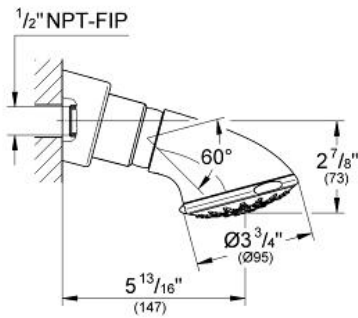

Product Description: Head Shower 5 sprays

Standard Specification:

- 5 adjustable spray patterns: Normal / Jet / Rain / Massage / Champagne
- Ball-joint
- Assembly dependent angle of inclination
- 1/2" NPT Female Threads
- Connection thread with seal
- **GROHE DreamSpray**® perfect spray pattern
- **GROHE StarLight**® finish
- **SpeedClean**® anti-lime system
- **Inner WaterGuide** for a longer life
- Max Flow Rate 2.5 gpm (9.5 L/min)