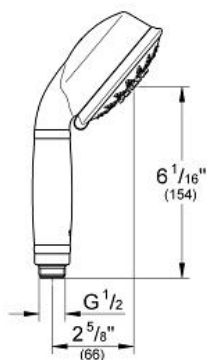

Product Description:
Hand shower 5 sprays

Standard Specification:

- 5 adjustable spray patterns: Normal / Jet / Rain / Massage / Champagne
- GROHE DreamSpray® perfect spray pattern
- GROHE StarLight® finish
- SpeedClean® anti-lime system
- Inner WaterGuide for a longer life
- Universal mounting system (fits all standard shower hoses)
- Max Flow Rate 2.5 gpm at 80 psi (9.5 L/min)

Applicable Codes & Standards:

- Energy Policy Act of 1992
- ASME A112.18.1/CSA B125.1

Color:

- 27125 000 chrome
- 27125 BE0 sterling / brilliant nickel
- 27125 EN0 brushed nickel
- 27125 ZB0 oil rubbed bronze