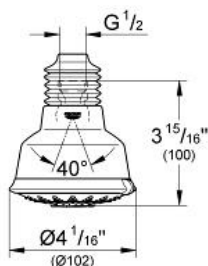

Product Description: Head Shower 5 sprays

Standard Specification:

- 5 adjustable spray patterns: Normal / Jet / Rain / Massage / Champagne
- Ball-joint
- 1/2" NPT Female Threads
- **GROHE StarLight®** finish
- **SpeedClean®** anti-lime system
- Suitable for instantaneous heater
- Max Flow Rate 2.5 gpm at 80 psi (9.5 L/min)

Applicable Codes & Standards:

- Energy Policy Act of 1992
- ASME A112.18.1/CSA B125.1

Color:

- 27126 000 chrome
- 27126 001 chrome
- 27126 BE0 sterling / brilliant nickel
- 27126 BE1 sterling / brilliant nickel
- 27126 EN0 brushed nickel
- 27126 EN1 brushed nickel
- 27126 ZB1 oil rubbed bronze
- 27126 ZB0 oil rubbed bronze