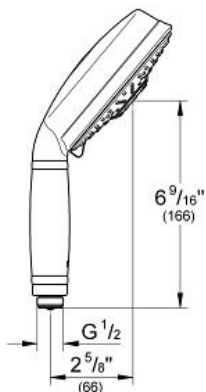

**Product Description:**  
 Hand shower 3 sprays

**Standard Specification:**

- 3 adjustable spray patterns: Rain / Jet / Pure
- 1/2" Connection thread
- GROHE EcoJoy®
- **GROHE StarLight®** finish
- **SpeedClean®** anti-lime system
- Universal mounting system (fits all standard shower hoses)
- Max Flow Rate 2.5 gpm at 80 psi (9.5 L/min)

**Applicable Codes & Standards:**

- Energy Policy Act of 1992
- ASME A112.18.1/CSA B125.1

**Color:**

- 27129 000 chrome
- 27129 BE0 sterling / brilliant nickel
- 27129 EN0 brushed nickel