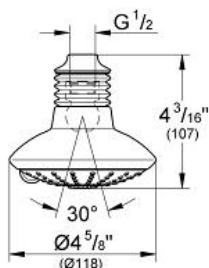

Product Description:

Head shower 3 sprays

Standard Specification:

- 3 Adjustable sprays: Rain, Massage & Eco
- GROHE DreamSpray® perfect spray pattern
- GROHE SprayDimmer (flow rate reduction)
- GROHE StarLight® finish
- SpeedClean® anti-lime system
- Max Flow Rate 2.5 gpm
- Bellows
- 1/2" Connection thread
- Suitable for instantaneous heater
- Max Flow Rate 2.5 gpm at 80 psi (9.5 L/min)

Applicable Codes & Standards:

- Energy Policy Act of 1992
- ASME A112.18.1/CSA B125.1

Color:

- 27247 000 chrome
- 27247 001 chrome
- 27247 EN0 brushed nickel
- 27247 EN1 brushed nickel