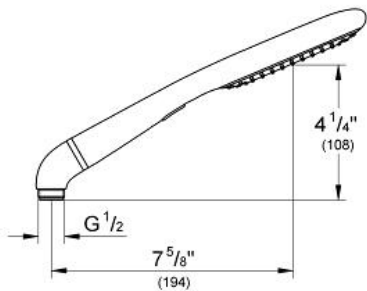

**Product Description:**  
 Hand shower 2 sprays

**Standard Specification:**

Rain, SmartRain

- Eco function (reduction of flow rate)
- Max Flow Rate 2.5 gpm
- Elbow adapter for the combination of hand showers with shower sets
- **GROHE DreamSpray®** perfect spray pattern
- **GROHE StarLight®** finish
- **SpeedClean®** anti-lime system
- Universal mounting system (fits all standard shower hoses)
- Suitable for instantaneous heater
- Max Flow Rate 2.5 gpm at 80 psi (9.5 L/min)

**Applicable Codes & Standards:**

- Energy Policy Act of 1992
- ASME A112.18.1/CSA B125.1

**Color:**

- 27281 000 chrome
- 27281 LS0 Moon White, Yang White