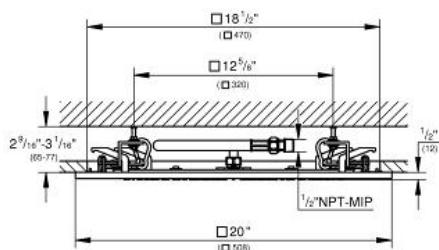

GROHE America, Inc | 200 North Gary Avenue, Suite G, Roselle, IL 60172
Phone: +1 (800) 444-7643 | Fax: +1 (800) 225-2778 | us-customerservice@grohe.com