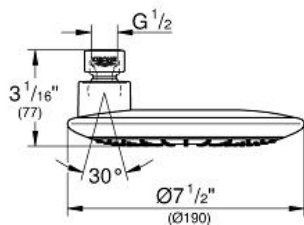

Product Description:

Head shower 1 spray

Standard Specification:

- Rain spray
- Rotating ball joint $\pm 15^\circ$
- 1/2" Connection thread
- GROHE EcoJoy®
- GROHE DreamSpray® perfect spray pattern
- GROHE StarLight® finish
- SpeedClean® anti-lime system
- Suitable for instantaneous heater