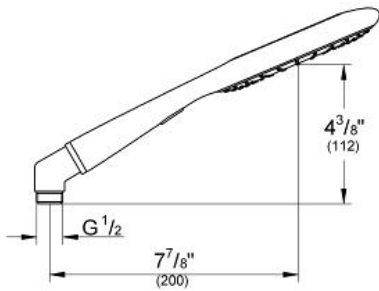

Product Description: Hand shower 2 sprays

Standard Specification:

- Eco function (reduction of flow rate)
- Metal elbow adapter for the combination of hand showers with shower hoses
- GROHE EcoJoy®
- **GROHE DreamSpray®** perfect spray pattern
- **SpeedClean®** anti-lime system
- **GROHE StarLight®** finish
- **Inner WaterGuide** for a longer life
- Universal mounting system (fits all standard shower hoses)
- Suitable for instantaneous heater
- Max Flow Rate 2.5 gpm at 80 psi (9.5 L/min)
- Min. recommended pressure: 15 psi